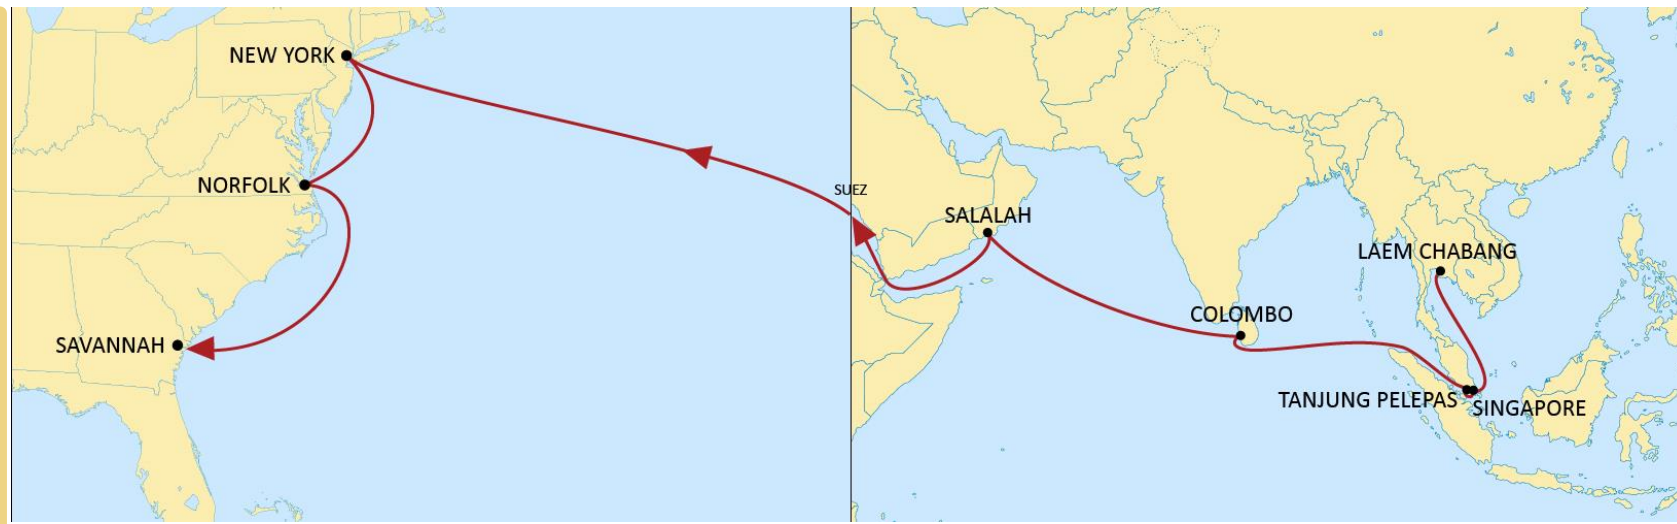

LONE STAR EXPRESS

ASIA TO USA EAST COAST

EASTBOUND

- Express direct US Gulf service through Panama, linking Central China and South Korea with Mobile, Houston, New Orleans and Miami with competitive transit times.
- Non-direct US ports served through our feeder network, transshipping in Freeport, Bahamas.
- Non-direct Asia ports served through our feeder network, transshipping in Shanghai, Ningbo and Busan.

	MOBILE	HOUSTON	NEW ORLEANS	MIAMI	FREEPORT
SHANGHAI	29	32	35	38	39
NINGBO	27	30	33	36	37
BUSAN	25	28	31	34	35

EMERALD

ASIA TO USA EAST COAST

EASTBOUND

- Direct South & Central China, South Korea service to the US East Coast via Panama.
- Non-direct Asia ports served through our feeder network, transhipping in Yantian, Shanghai, Busan.
- A direct Far East to Kingston, Jamaica service is being offered by MSC through our Emerald service.

	CRISTOBAL	SAVANNAH	JACKSONVILLE	WILMINGTON	NEW YORK
XIAMEN	28	34	37	39	42
YANTIAN	26	31	34	36	39
SHANGHAI	23	29	31	33	37
BUSAN	20	26	29	31	34

ELEPHANT

ASIA TO USA EAST COAST

EASTBOUND

- Our Asia to US East Coast service, linking Thailand, Singapore, Malaysia, Colombo and Salalah directly with New York, Norfolk, and Savannah.
- South East Asia service connecting through our extensive South East Asia feeder network in Singapore to the US East Coast.

	NEW YORK	NORFOLK	SAVANNAH
LAEM CHABANG	33	37	39
SINGAPORE	30	34	36
TANJUNG PELEPAS	29	33	35
COLOMBO	24	28	30
SALALAH	18	22	24

PELICAN

ASIA TO USA EAST COAST

EASTBOUND

- Express direct US Gulf service via Panama, linking South China and South Korea with Houston, Mobile, and Tampa allowing for competitive transit times.
- Non-direct Asia ports served through our feeder network, transshipping in Yantian and Busan