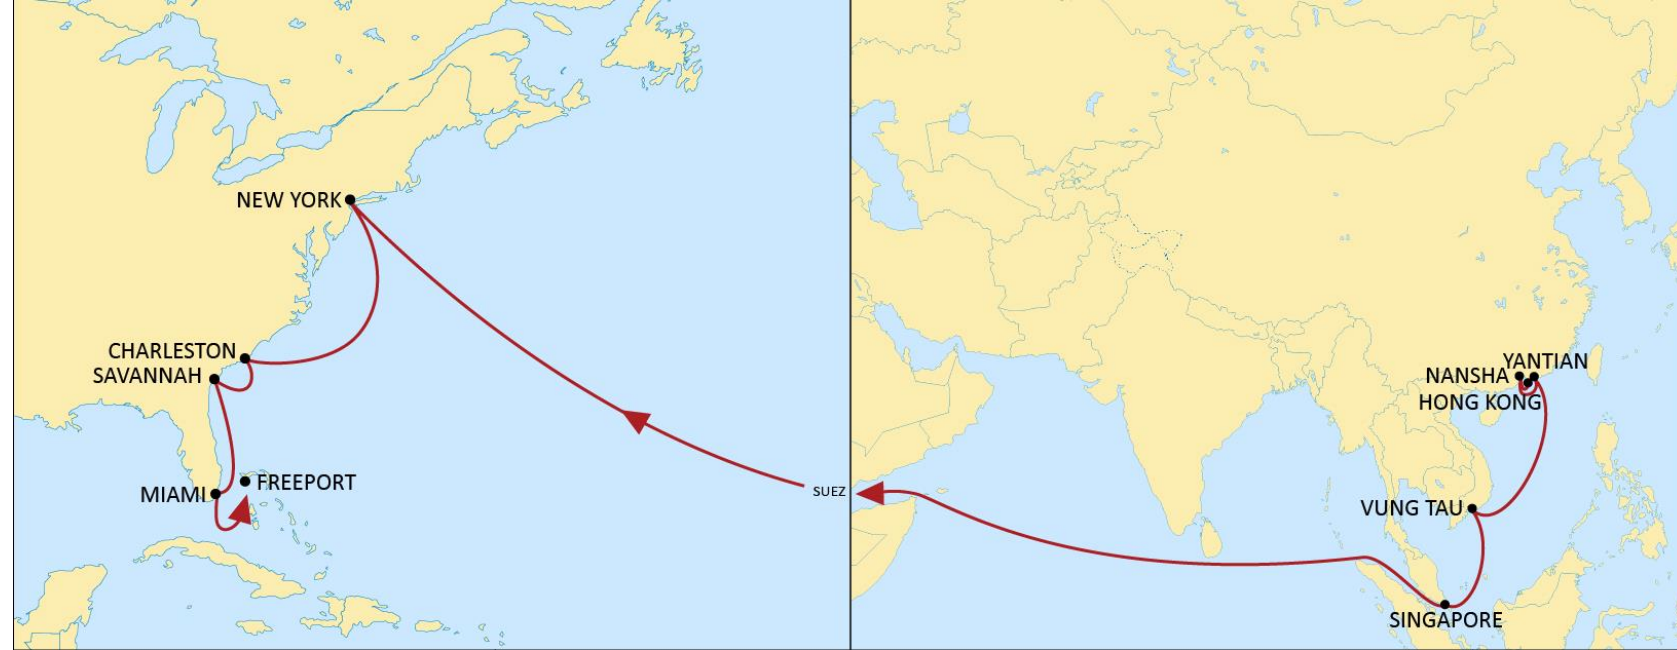

ASIA TO USA EAST COAST

AMERICA

ASIA TO USA EAST COAST

WESTBOUND

- Direct South China and Vietnam connections to the US East Coast through Suez.
- Alternative South East Asia service connecting through our extensive South East Asia feeder network in Singapore to the US East Coast.
- US port coverage in New York, Charleston, Savannah, Miami and other ports served through our feeder network, transshipping in Freeport, Bahamas.

AMBERJACK

ASIA TO USA EAST COAST

EASTBOUND

- North and Central China direct connections to the South Atlantic seaboard through Panama.

	KINGSTON	CHARLESTON	SAVANNAH	NORFOLK
QINGDAO	28	32	34	37
NINGBO	26	29	31	35
SHANGHAI	24	27	29	33
BUSAN	21	25	27	30

LONE STAR EXPRESS

ASIA TO USA EAST COAST

EASTBOUND

- Express direct US Gulf service through Panama, linking Central China and South Korea with Mobile, Houston, New Orleans and Miami with competitive transit times.
- Non-direct US ports served through our feeder network, transshipping in Freeport, Bahamas.
- Non-direct Asia ports served through our feeder network, transshipping in Shanghai, Ningbo and Busan.

	NEW YORK	NORFOLK	SAVANNAH
LAEM CHABANG	33	37	39
SINGAPORE	30	34	36
TANJUNG PELEPAS	29	33	35
COLOMBO	24	28	30
SALALAH	18	22	24

PELICAN

ASIA TO USA EAST COAST

EASTBOUND

- Express direct US Gulf service via Panama, linking South China and South Korea with Houston, Mobile, and Tampa allowing for competitive transit times.
- Non-direct Asia ports served through our feeder network, transshipping in Yantian and Busan