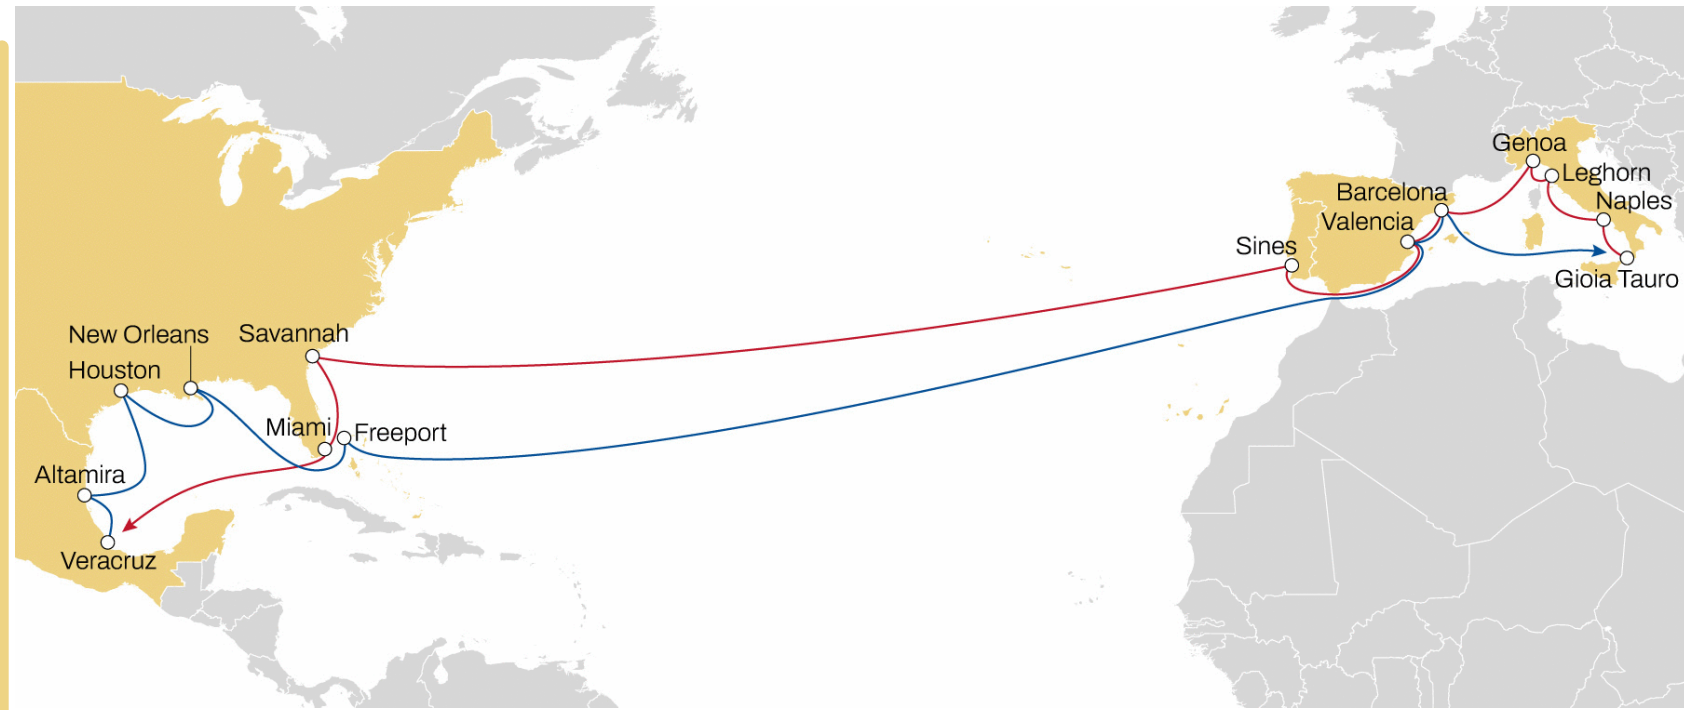

DRAGON

WESTBOUND

- Weekly sailings
- Exclusive link from Italy, France and Portugal to Main USEC ports

Transit Time		Arrival			
Departure	Boston	New York	Norfolk	Charleston	Freeport
Gioia Tauro	20	22	27	30	33
La Spezia	16	18	23	26	29
Genoa	12	14	19	22	25
Sines	8	10	15	18	21

MEDGULF SERVICE

WEST MED TO USA SOUTH & GULF

WESTBOUND

- Weekly sailings
- Full USA Gulf and Mexico direct coverage from Italy, Spain and Portugal
- Best transit times in the market to Savannah and Miami
- Unique coverage from west med to Bahamas

NEUSEC 2

NWC TO USA

WESTBOUND

- Weekly sailings
- Best connection and transit times from Antwerp, France (Le Havre) to USA East Coast

Transit Time	Arrival							
	Departure	Boston	Philadelphia	New York	Norfolk	Baltimore	Savannah	Charleston
Bremerhaven		15	17	19	22	23	26	28
Rotterdam		13	15	17	20	21	24	26
Antwerp		11	13	16	18	20	23	25
Le Havre		9	11	14	16	17	20	22

NORTH EUROPE TO USA AND ECUADOR **ECUADOR - NWC - USA**

WESTBOUND

- Weekly sailings
- **Exclusive Charleston and Norfolk service from Bremerhaven and Baltic**

Transit Time		Arrival		
Departure	Charleston	Norfolk	Freeport	
St Petersburg	14	16	19	
Bremerhaven	10	12	15	