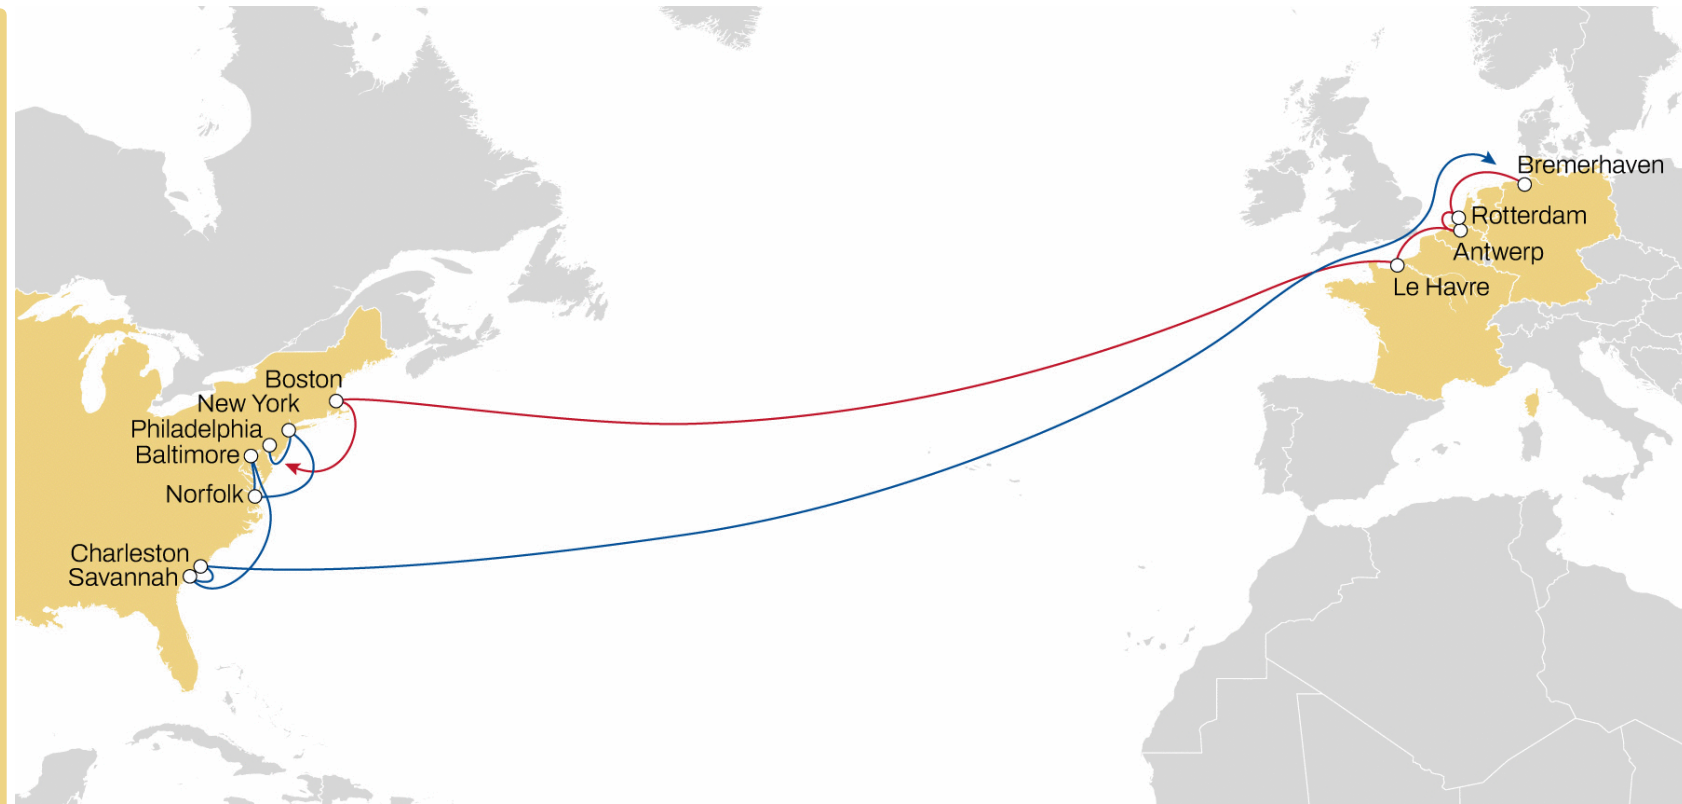

MEDGULF SERVICE

WEST MED TO USA SOUTH & GULF

WESTBOUND

- Weekly sailings
- Full USA Gulf and Mexico direct coverage from Italy, Spain and Portugal
- Best transit times in the market to Savannah and Miami
- Unique coverage from west med to Bahamas

Transit Time		Arrival				
Departure	Savannah	Miami	Veracruz	Altamira	Houston	New Orleans
Gioia Tauro	28	32	37	39	41	46
Naples	25	29	31	36	38	43
Leghorn	22	26	31	33	35	40
Genoa	20	24	29	31	33	38
Barcelona	27	21	26	28	30	35
Valencia	14	18	23	25	27	32
Sines	11	15	20	22	24	29

NEUSEC 2

NWC TO USA

WESTBOUND

- Weekly sailings
- Best connection and transit times from Antwerp, France (Le Havre) to USA East Coast

Transit Time	Arrival							
	Departure	Boston	Philadelphia	New York	Norfolk	Baltimore	Savannah	Charleston
Bremerhaven		15	17	19	22	23	26	28
Rotterdam		13	15	17	20	21	24	26
Antwerp		11	13	16	18	20	23	25
Le Havre		9	11	14	16	17	20	22

NORTH EUROPE TO USA AND ECUADOR **ECUADOR - NWC - USA**

WESTBOUND

- Weekly sailings
- **Exclusive Charleston and Norfolk service from Bremerhaven and Baltic**

Transit Time		Arrival		
Departure	Charleston	Norfolk	Freeport	
St Petersburg	14	16	19	
Bremerhaven	10	12	15	