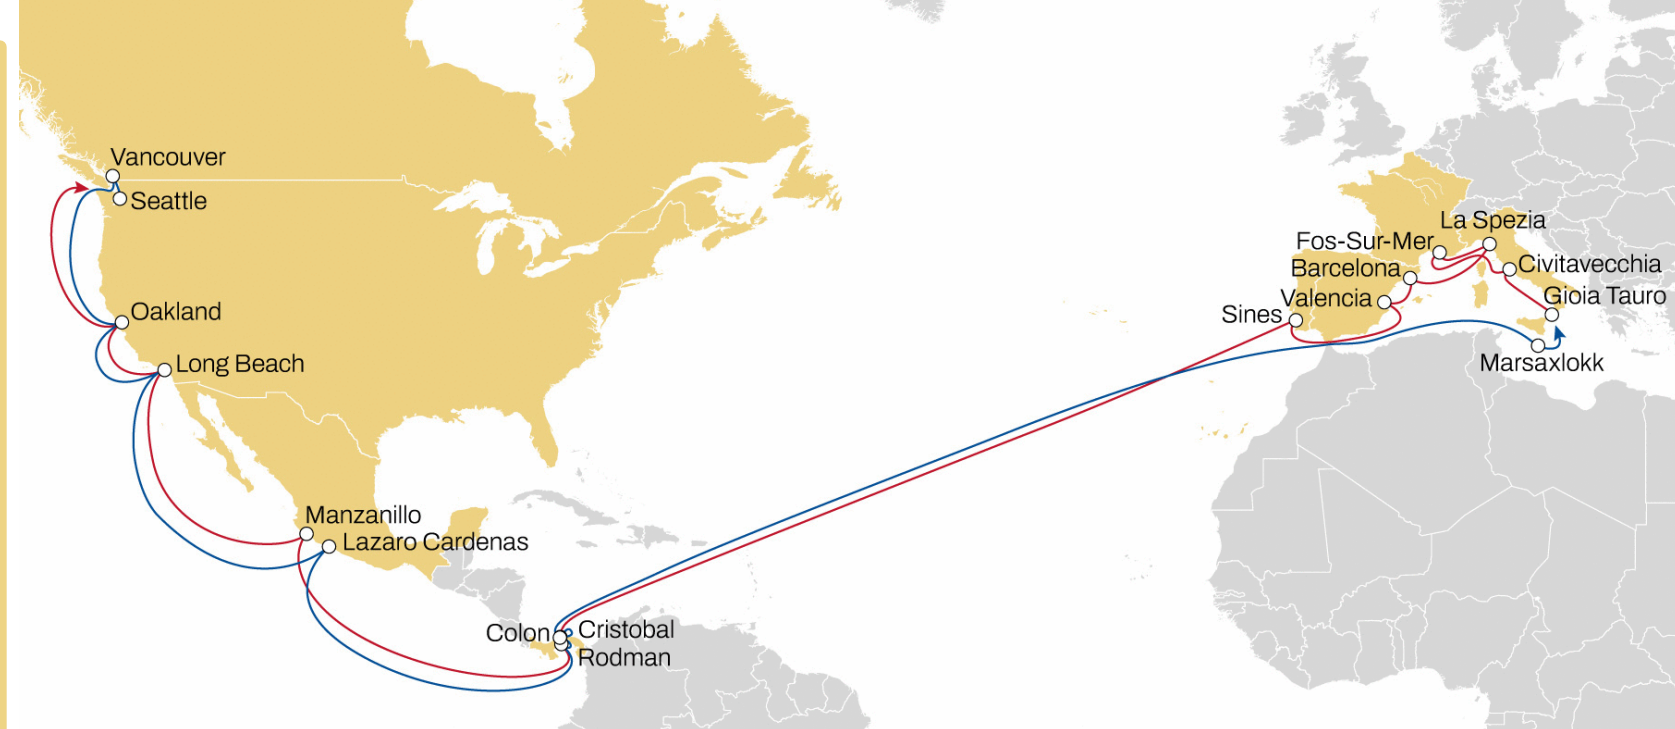

TRANSATLANTIC SERVICES EUROPE-USA

April 2026

External

EMUSA

TÜRKIYE/MED TO USA EAST COAST

WESTBOUND

- Weekly sailings
- Exclusive link ex Main MED origins to all USEC
- Unique coverage from north and south of Italy to Philadelphia, Baltimore and main USEC

CALIFORNIA EXPRESS

WEST MED TO NORTH AMERICA PACIFIC

WESTBOUND

- **Weekly sailings**
- **Exclusive all water service** from Mediterranean to North America West Coast
- **Seattle destination as MSC exclusive call**

DRAGON

WESTBOUND

- Weekly sailings
- Exclusive link from Italy, France and Portugal to Main USEC ports

Transit Time		Arrival			
Departure	Boston	New York	Norfolk	Charleston	Freeport
Gioia Tauro	20	22	27	30	33
La Spezia	16	18	23	26	29
Genoa	12	14	19	22	25
Sines	8	10	15	18	21

NORTH EUROPE TO USA AND ECUADOR **ECUADOR - NWC - USA**

WESTBOUND

- Weekly sailings
- **Exclusive Charleston and Norfolk service from Bremerhaven and Baltic**

Transit Time		Arrival		
Departure	Charleston	Norfolk	Freeport	
St Petersburg	14	16	19	
Bremerhaven	10	12	15	