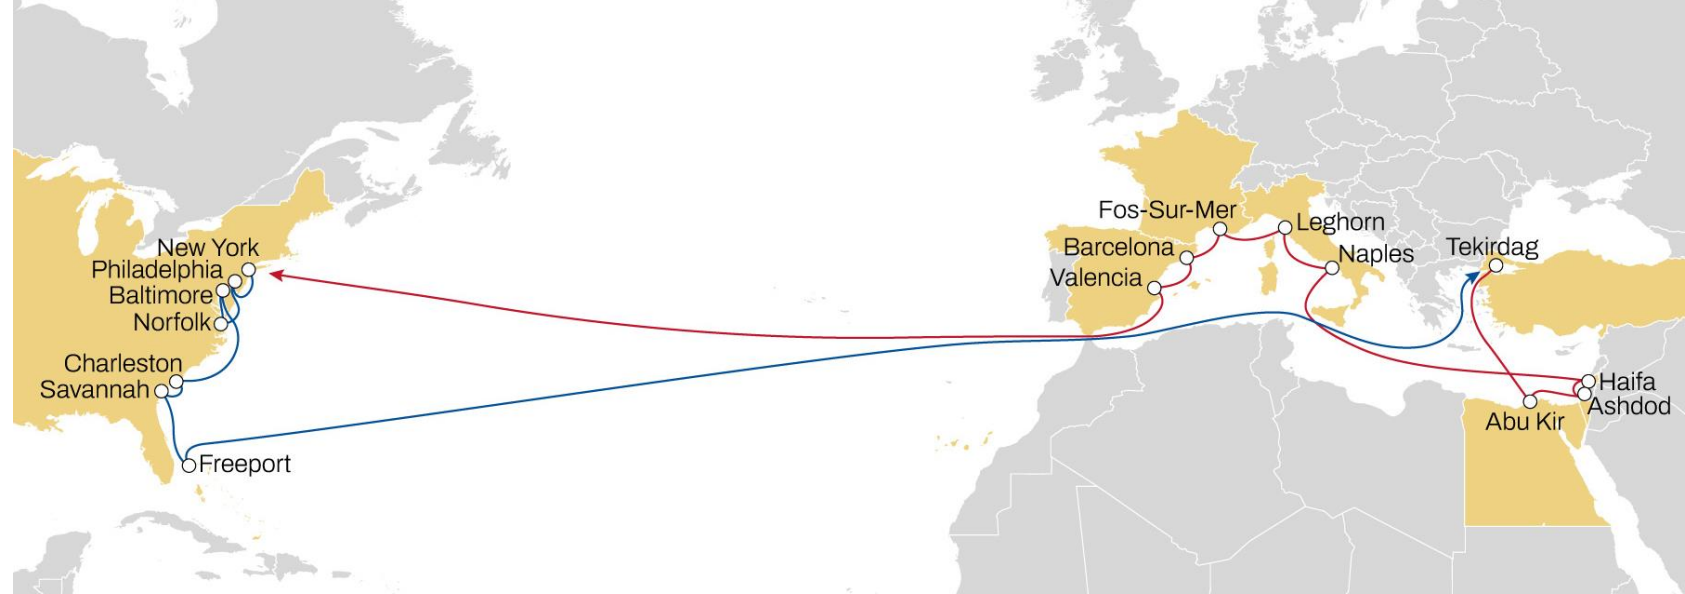

TRANSATLANTIC SERVICES EUROPE-USA

April 2026

External

EMUSA

TÜRKIYE/MED TO USA EAST COAST

WESTBOUND

- Weekly sailings
- Exclusive link ex Main MED origins to all USEC
- Unique coverage from north and south of Italy to Philadelphia, Baltimore and main USEC

DRAGON

WESTBOUND

- Weekly sailings
- Exclusive link from Italy, France and Portugal to Main USEC ports

Transit Time		Arrival			
Departure	Boston	New York	Norfolk	Charleston	Freeport
Gioia Tauro	20	22	27	30	33
La Spezia	16	18	23	26	29
Genoa	12	14	19	22	25
Sines	8	10	15	18	21

MEDGULF SERVICE

WEST MED TO USA SOUTH & GULF

WESTBOUND

- Weekly sailings
- Full USA Gulf and Mexico direct coverage from Italy, Spain and Portugal
- Best transit times in the market to Savannah and Miami
- Unique coverage from west med to Bahamas

NORTH EUROPE TO USA AND ECUADOR **ECUADOR - NWC - USA**

WESTBOUND

- Weekly sailings
- **Exclusive Charleston and Norfolk service from Bremerhaven and Baltic**

Transit Time		Arrival		
Departure	Charleston	Norfolk	Freeport	
St Petersburg	14	16	19	
Bremerhaven	10	12	15	