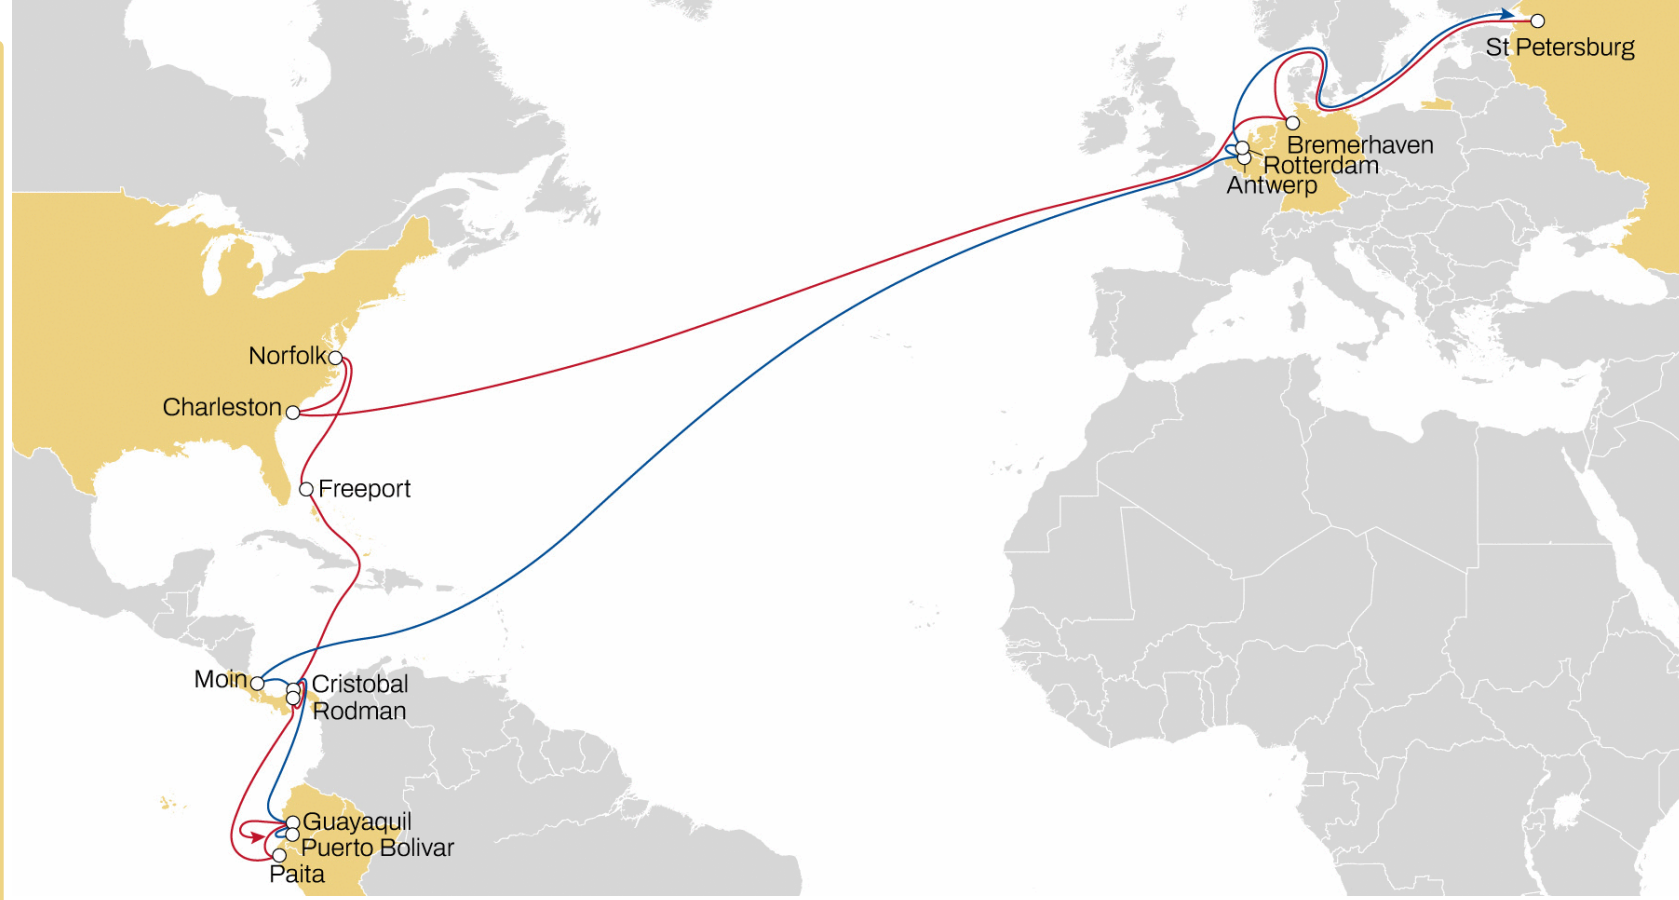

NEUSEC 2

NWC TO USA

WESTBOUND

- Weekly sailings
- Best connection and transit times from Antwerp, France (Le Havre) to USA East Coast

Transit Time	Arrival							
	Departure	Boston	Philadelphia	New York	Norfolk	Baltimore	Savannah	Charleston
Bremerhaven		15	17	19	22	23	26	28
Rotterdam		13	15	17	20	21	24	26
Antwerp		11	13	16	18	20	23	25
Le Havre		9	11	14	16	17	20	22

NORTH EUROPE TO USA AND ECUADOR **ECUADOR - NWC - USA**

WESTBOUND

- Weekly sailings
- **Exclusive Charleston and Norfolk service from Bremerhaven and Baltic**

Transit Time		Arrival		
Departure	Charleston	Norfolk	Freeport	
St Petersburg	14	16	19	
Bremerhaven	10	12	15	

MEXICO GULF EXPRESS

NWC TO USA

WESTBOUND

- Weekly sailings
- Most competitive transit times from NWC to Mexico and Houston with extensive Gulf coverage
- Extensive coverage of the USA Gulf ports
- Weekly connection to Jacksonville & Port Everglades in transhipment via Freeport

Transit Time		Arrival				
Departure	Freeport	Veracruz	Altamira	Houston	New Orleans	Mobile
Felixstowe	17	21	24	27	30	32
Antwerp	15	19	21	25	28	30
Rotterdam	13	17	19	23	26	28
Bremerhaven	11	15	17	21	24	26