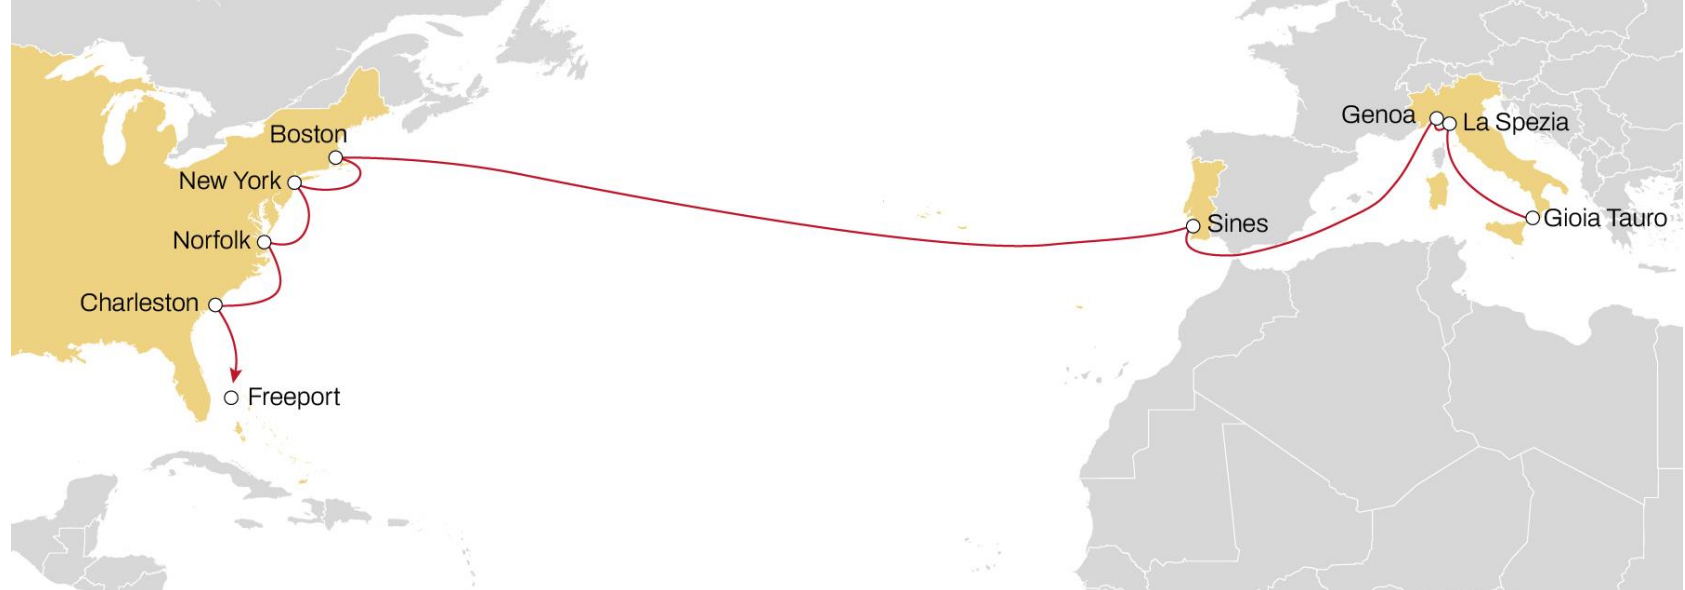

TRANSATLANTIC SERVICES EUROPE-USA

April 2026

External

EMUSA

TÜRKIYE/MED TO USA EAST COAST

WESTBOUND

- Weekly sailings
- Exclusive link ex Main MED origins to all USEC
- Unique coverage from north and south of Italy to Philadelphia, Baltimore and main USEC

DRAGON

WESTBOUND

- Weekly sailings
- Exclusive link from Italy, France and Portugal to Main USEC ports

Transit Time		Arrival			
Departure	Boston	New York	Norfolk	Charleston	Freeport
Gioia Tauro	20	22	27	30	33
La Spezia	16	18	23	26	29
Genoa	12	14	19	22	25
Sines	8	10	15	18	21

MEDGULF SERVICE

WEST MED TO USA SOUTH & GULF

WESTBOUND

- Weekly sailings
- Full USA Gulf and Mexico direct coverage from Italy, Spain and Portugal
- Best transit times in the market to Savannah and Miami
- Unique coverage from west med to Bahamas

NORTH EUROPE TO USA AND ECUADOR **ECUADOR - NWC - USA**

WESTBOUND

- Weekly sailings
- **Exclusive Charleston and Norfolk service from Bremerhaven and Baltic**

Transit Time		Arrival		
Departure	Charleston	Norfolk	Freeport	
St Petersburg	14	16	19	
Bremerhaven	10	12	15	