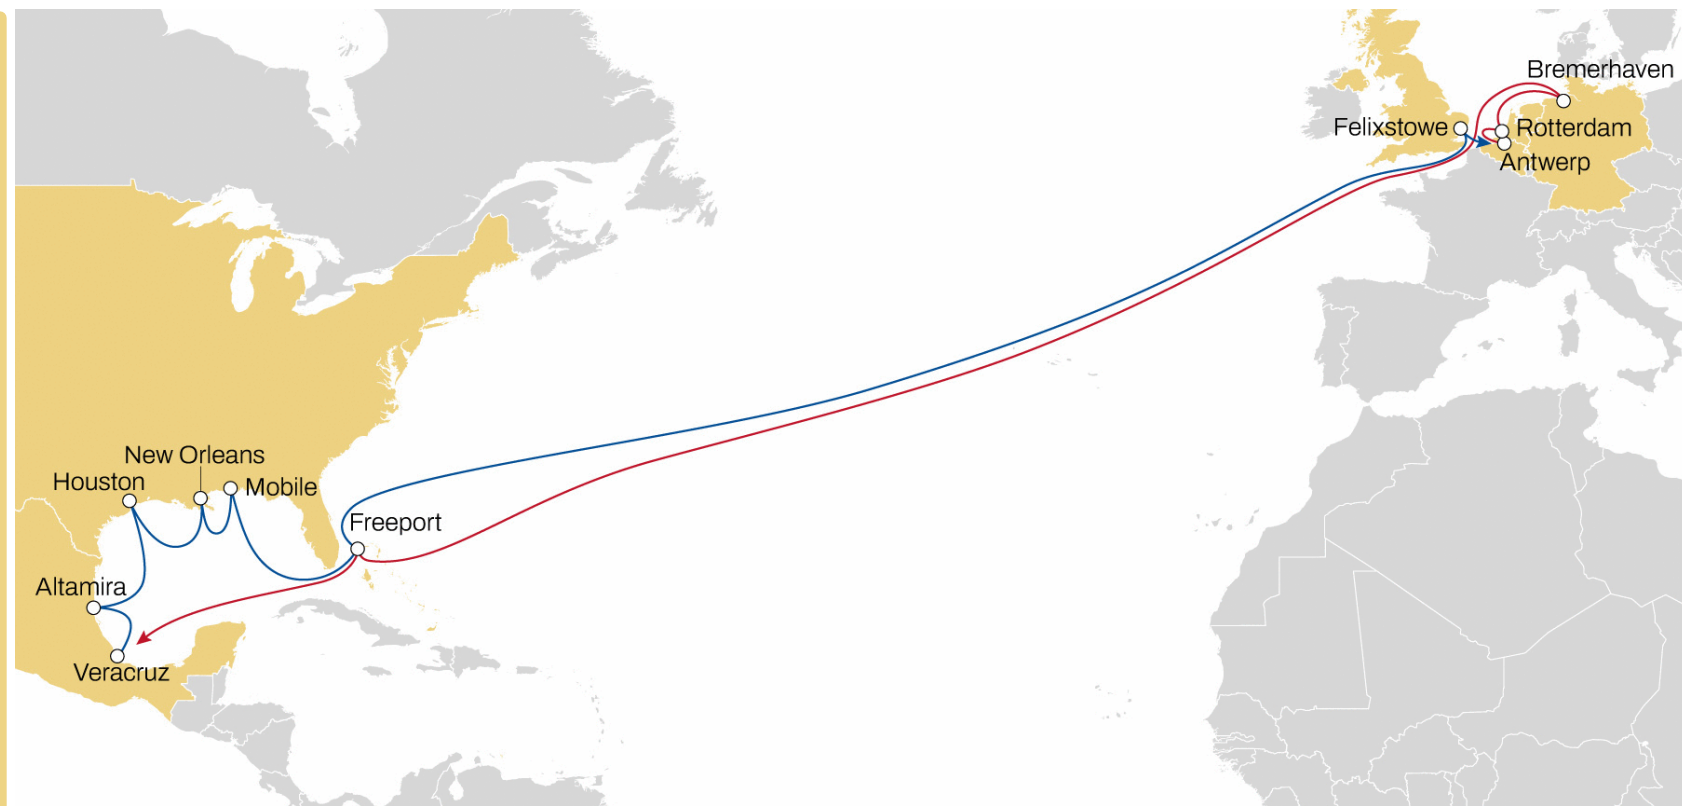

NEUSEC 2

NWC TO USA

WESTBOUND

- Weekly sailings
- Best connection and transit times from Antwerp, France (Le Havre) to USA East Coast

Transit Time	Arrival							
	Departure	Boston	Philadelphia	New York	Norfolk	Baltimore	Savannah	Charleston
Bremerhaven		15	17	19	22	23	26	28
Rotterdam		13	15	17	20	21	24	26
Antwerp		11	13	16	18	20	23	25
Le Havre		9	11	14	16	17	20	22

NORTH EUROPE TO USA AND ECUADOR **ECUADOR - NWC - USA**

WESTBOUND

- Weekly sailings
- **Exclusive Charleston and Norfolk service from Bremerhaven and Baltic**

Transit Time		Arrival		
Departure	Charleston	Norfolk	Freeport	
St Petersburg	14	16	19	
Bremerhaven	10	12	15	

MEXICO GULF EXPRESS

NWC TO USA

WESTBOUND

- Weekly sailings
- Most competitive transit times from NWC to Mexico and Houston with extensive Gulf coverage
- Extensive coverage of the USA Gulf ports
- Weekly connection to Jacksonville & Port Everglades in transhipment via Freeport

Transit Time		Arrival				
Departure	Freeport	Veracruz	Altamira	Houston	New Orleans	Mobile
Felixstowe	17	21	24	27	30	32
Antwerp	15	19	21	25	28	30
Rotterdam	13	17	19	23	26	28
Bremerhaven	11	15	17	21	24	26