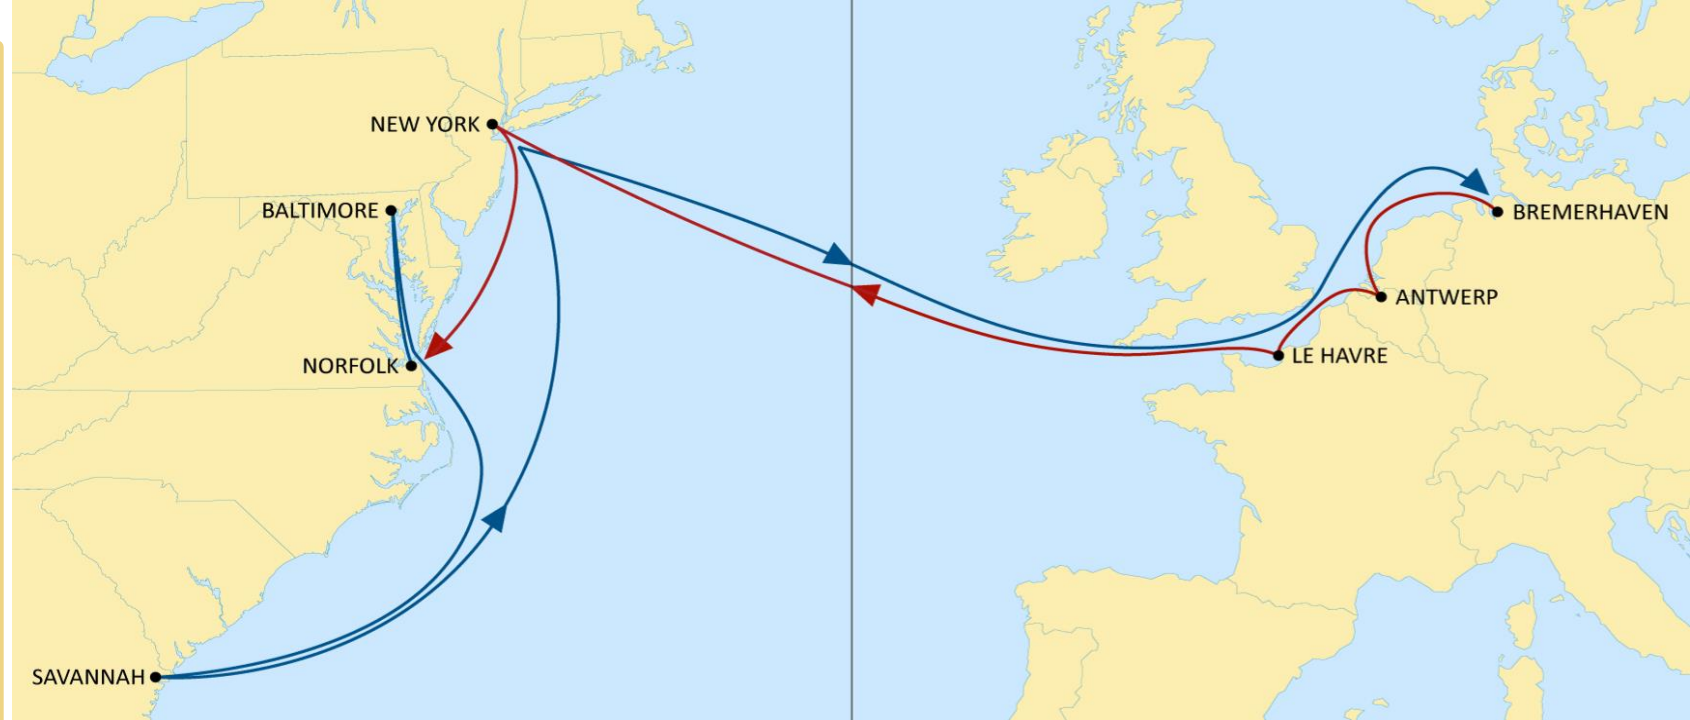

## NWC TO USA

### WESTBOUND

- 2M VSA
- US flag service
- Weekly Sailings
- Faster transit times from Germany to Norfolk and Mid – West

Transit Time	Arrival		
	Norfolk	Charleston	Houston
Antwerp	15	17	23
Rotterdam	13	15	21
Bremerhaven	11	13	19

### WESTBOUND

- 2M VSA
- Weekly Sailings
- Best connection and transit time from France (Le Havre) & Antwerp to New York

Transit Time	Arrival				
	Departure	New York	Norfolk	Baltimore	Savannah
Bremerhaven		15	17	19	23
Antwerp		12	14	16	20
Le Havre		10	12	14	18