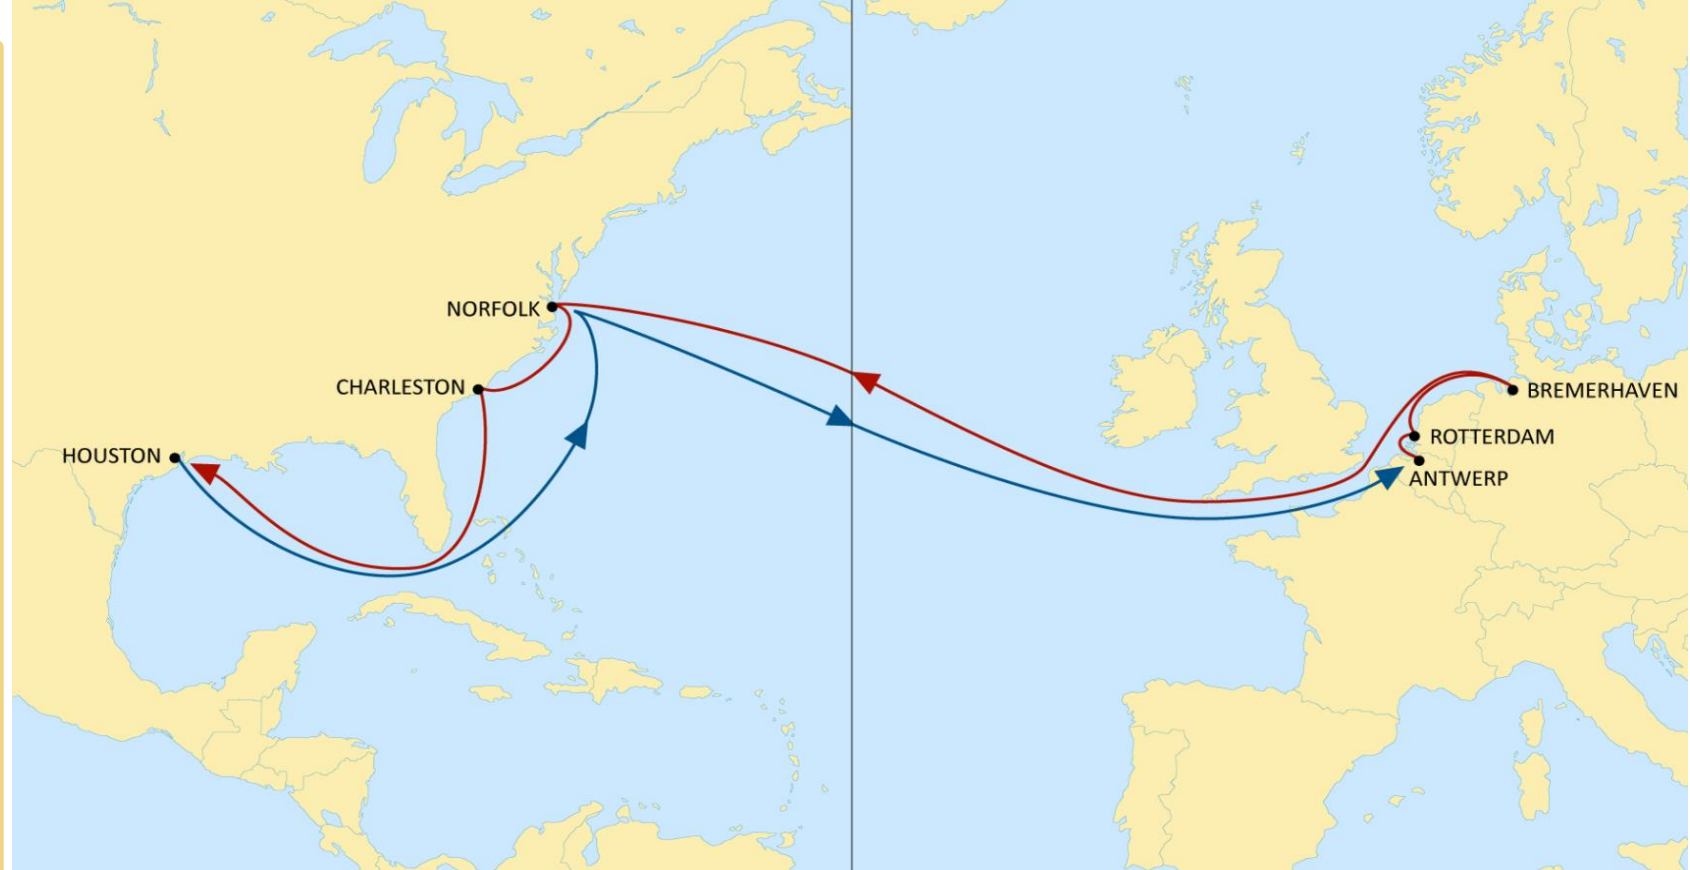

NEUATL1

NWC TO USA

WESTBOUND

- 2M VSA
- US flag service
- Weekly Sailings
- Faster transit times from Germany to Norfolk and Mid – West

Transit Time	Arrival		
	Norfolk	Charleston	Houston
Antwerp	15	17	23
Rotterdam	13	15	21
Bremerhaven	11	13	19

Note: Transit times are indicative and subject to change, please visit [msc.com](https://www.msc.com)

© Copyright MSC Mediterranean Shipping Company SA

To ensure you have the latest version of our flyers, please [register online](#) to get the latest updates as soon as they're available.