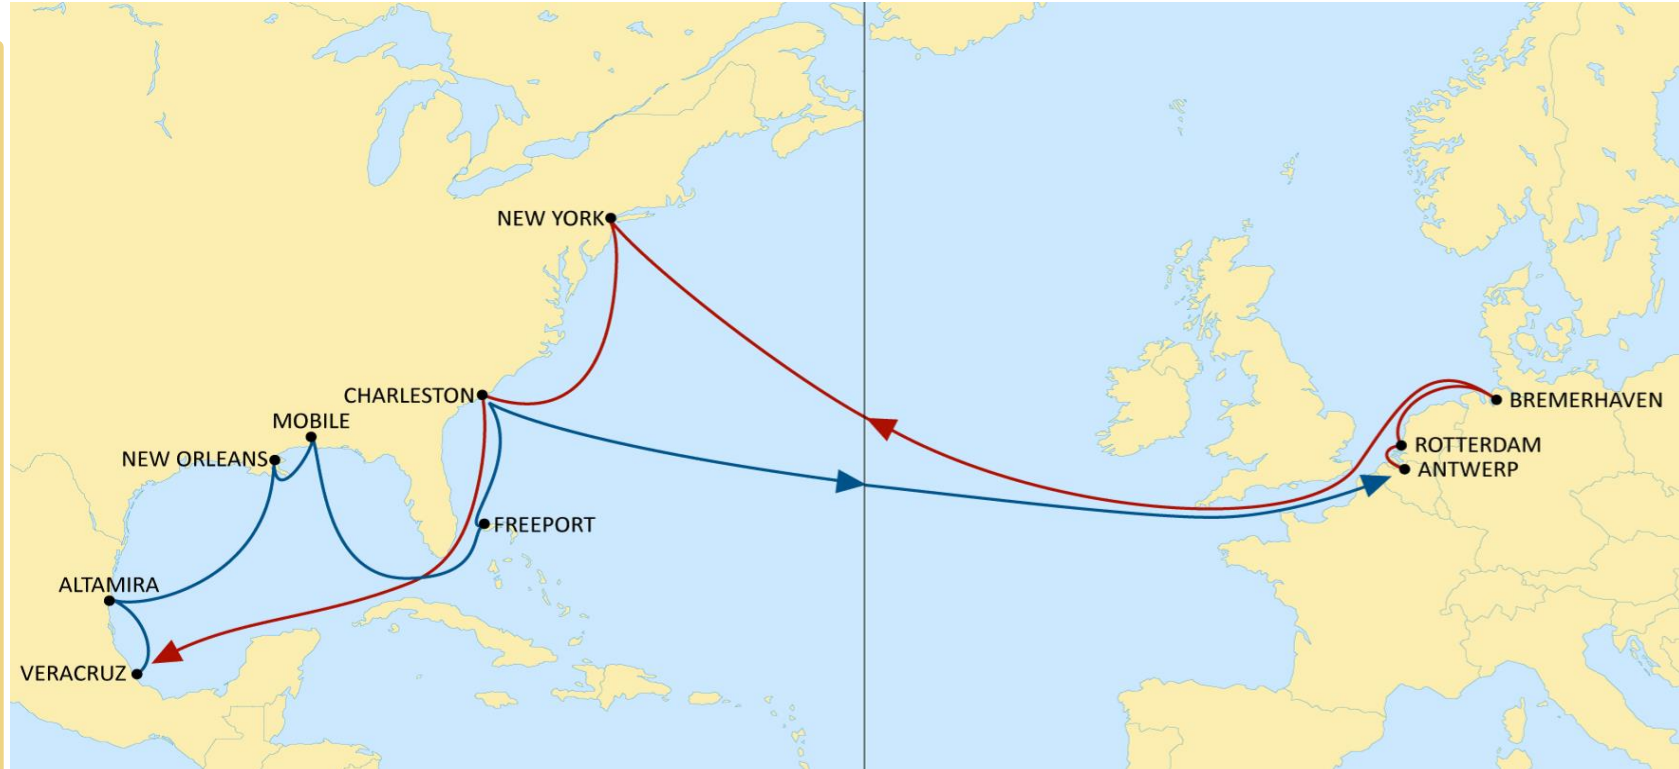

## NWC TO USA

### WESTBOUND

- 2M VSA
- Weekly Sailings
- Best connection and transit time from France (Le Havre) & Antwerp to New York

Transit Time	Arrival				
	Departure	New York	Norfolk	Baltimore	Savannah
Bremerhaven		15	17	19	23
Antwerp		12	14	16	20
Le Havre		10	12	14	18

### WESTBOUND

- 2M VSA
- Weekly Sailings
- 7 Vessels
  
- Most competitive transit time from Germany to New York & Charleston with extensive Gulf coverage

Transit Time	Arrival					
Departure	New York	Charleston	Veracruz	Altamira	New Orleans	Mobile
Antwerp	14	17	22	23	27	29
Rotterdam	12	15	20	21	25	27
Bremerhaven	10	13	18	19	23	25