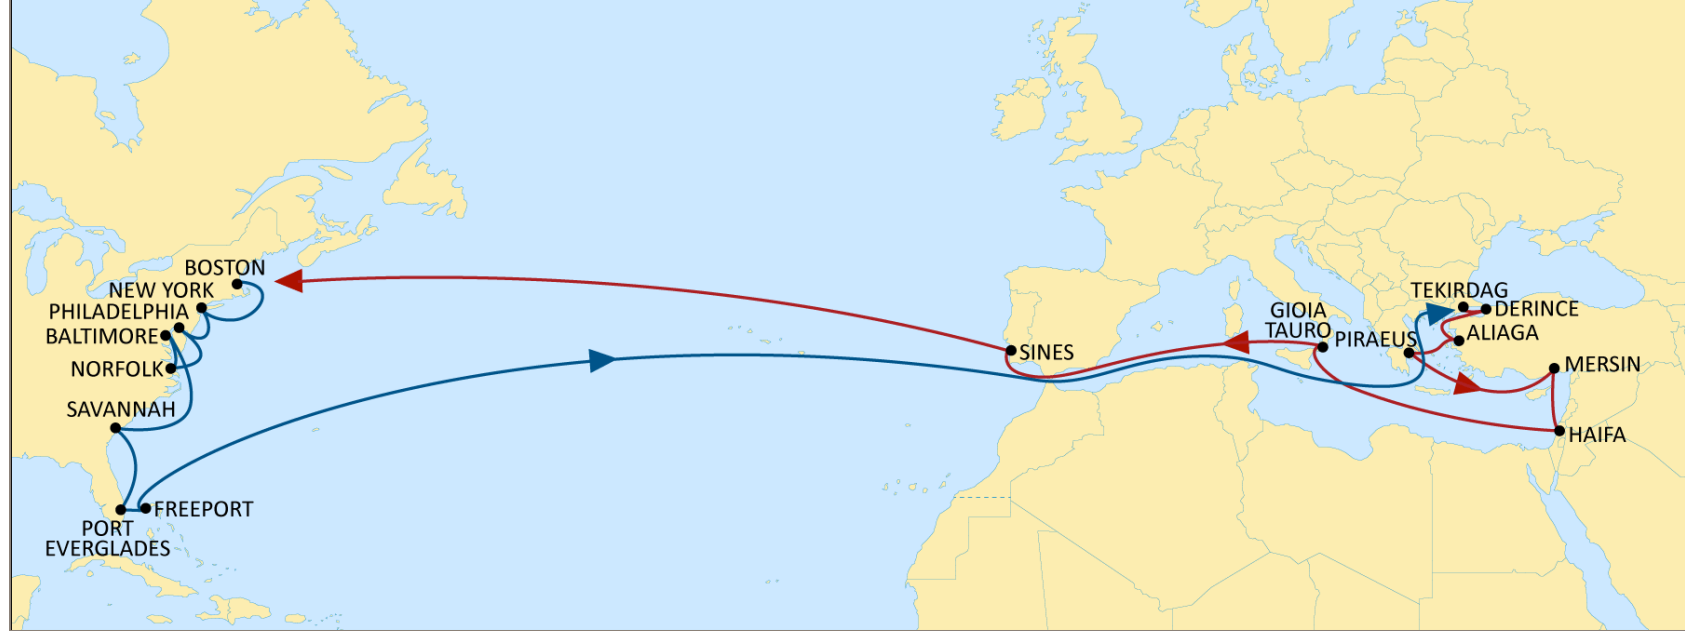

## WEST MED TO USA SOUTH & GULF

### WESTBOUND

- 2M VSA
- Weekly Sailings

- Full US and Gulf & Mexico direct coverage from Italy, Spain & Portugal
- Offering Miami as first port call with the best transit time on the market

Transit Time	Arrival					
	Freeport	Miami	Veracruz	Altamira	Houston	New Orleans
Departure						
Gioia Tauro	25	26	30	26	35	39
Naples	22	23	27	29	32	36
La Spezia	19	20	24	26	29	33
Barcelona	18	19	23	25	28	39
Valencia	16	17	21	23	26	30
Algeciras	14	15	19	21	24	28
Sines	12	13	17	19	22	26

# TÜRKIYE/GREECE TO USA

## TÜRKIYE/GREECE TO USA EAST COAST

**WESTBOUND**

- MSC standalone service
- Weekly sailings
- Extensive and exclusive network from Israel to USA East Coast
- Exclusive direct service from Gioia Tauro and Sines to Boston, Philadelphia and Baltimore
- Exclusive coverage ex Greece for Port Everglades and Freeport