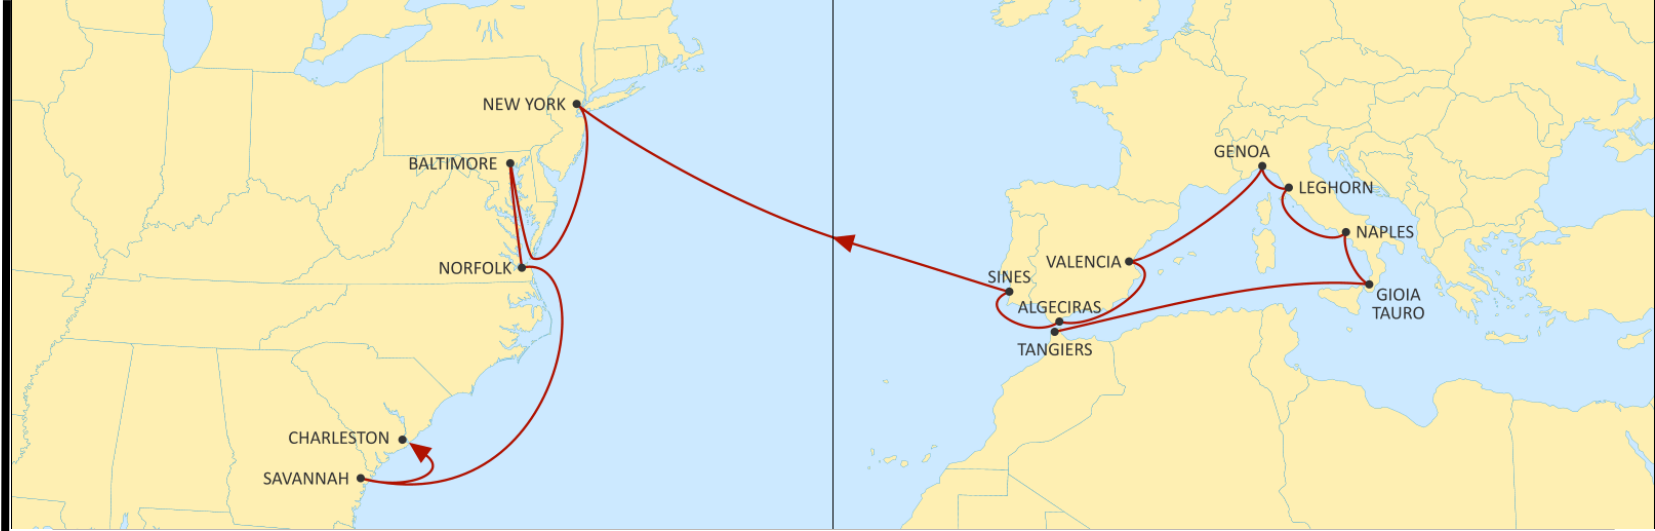

TRANSATLANTIC MEDITERRANEAN

MEDUSEC WESTBOUND

WESTBOUND

- Improved transit times to all USA ports from Italy
- Fastest service on the market from Spain and Portugal
- Now calling at Tangiers

	NEW YORK	BALTIMORE	NORFOLK	SAVANNAH	CHARLESTON
TANGIERS	21	24	25	28	25
GIOIA TAURO	17	20	21	24	25
NAPLES	15	18	19	22	23
LEGHORN	14	16	18	20	22
GENOA	12	15	16	19	20
VALENCIA	10	13	14	17	18
ALGECIRAS	8	11	12	15	16
SINES	7	10	11	14	15