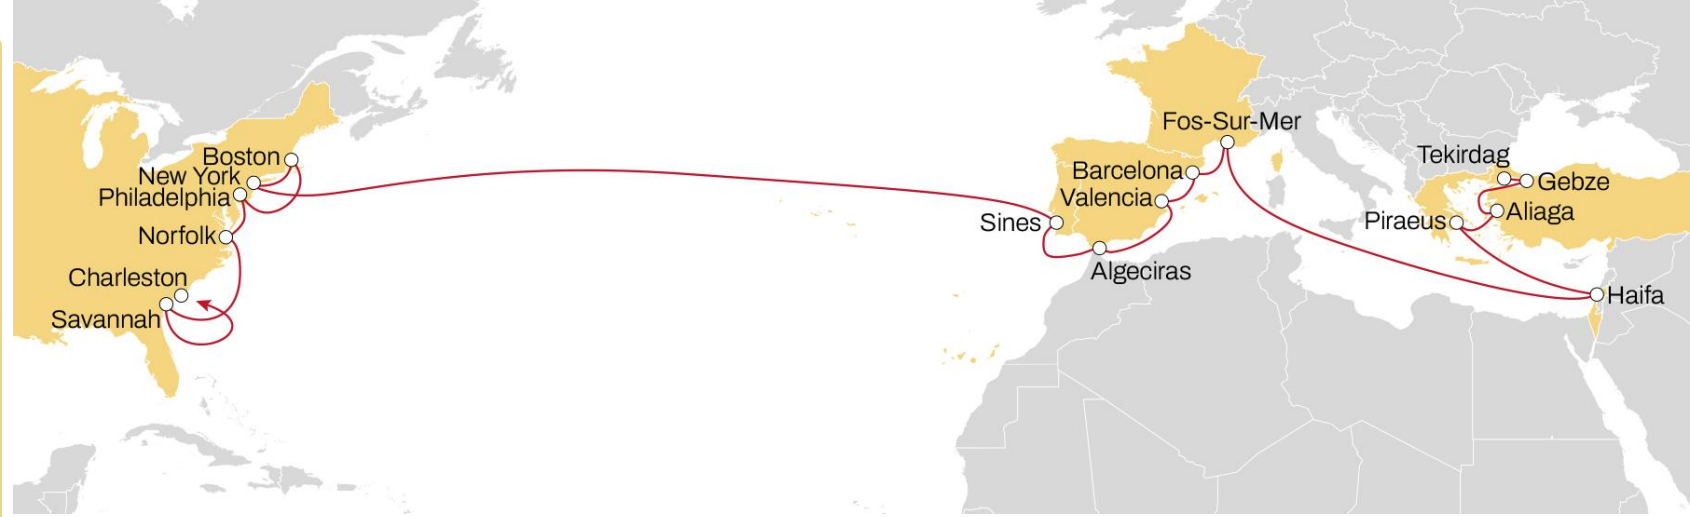

TÜRKIYE AND WEST MEDITERRANEAN TO USA **EMUSA**

WESTBOUND

- Weekly sailings
- 9 vessels
- **Exclusive link ex Algeciras to all USEC ports**
- **Extensive and exclusive network from Fos-sur-Mer to USA East Coast**
- **Exclusive direct service from Valencia to USA East Coast**

	NEW YORK	BOSTON	PHILADELPHIA	NORFOLK	SAVANNAH	CHARLESTON
TEKIRDAG	30	33	36	39	43	45
GEBZE	28	31	34	37	41	43
ALIAGA	26	29	32	35	39	41
PIRAEUS	24	27	30	33	37	39
HAIFA	20	23	26	29	33	35
FOR-SUR-MER	15	18	21	24	28	30
BARCELONA	14	17	20	23	27	29
VALENCIA	13	16	19	22	26	28
ALGECIRAS	11	14	17	20	24	27
SINES	10	13	16	19	23	25