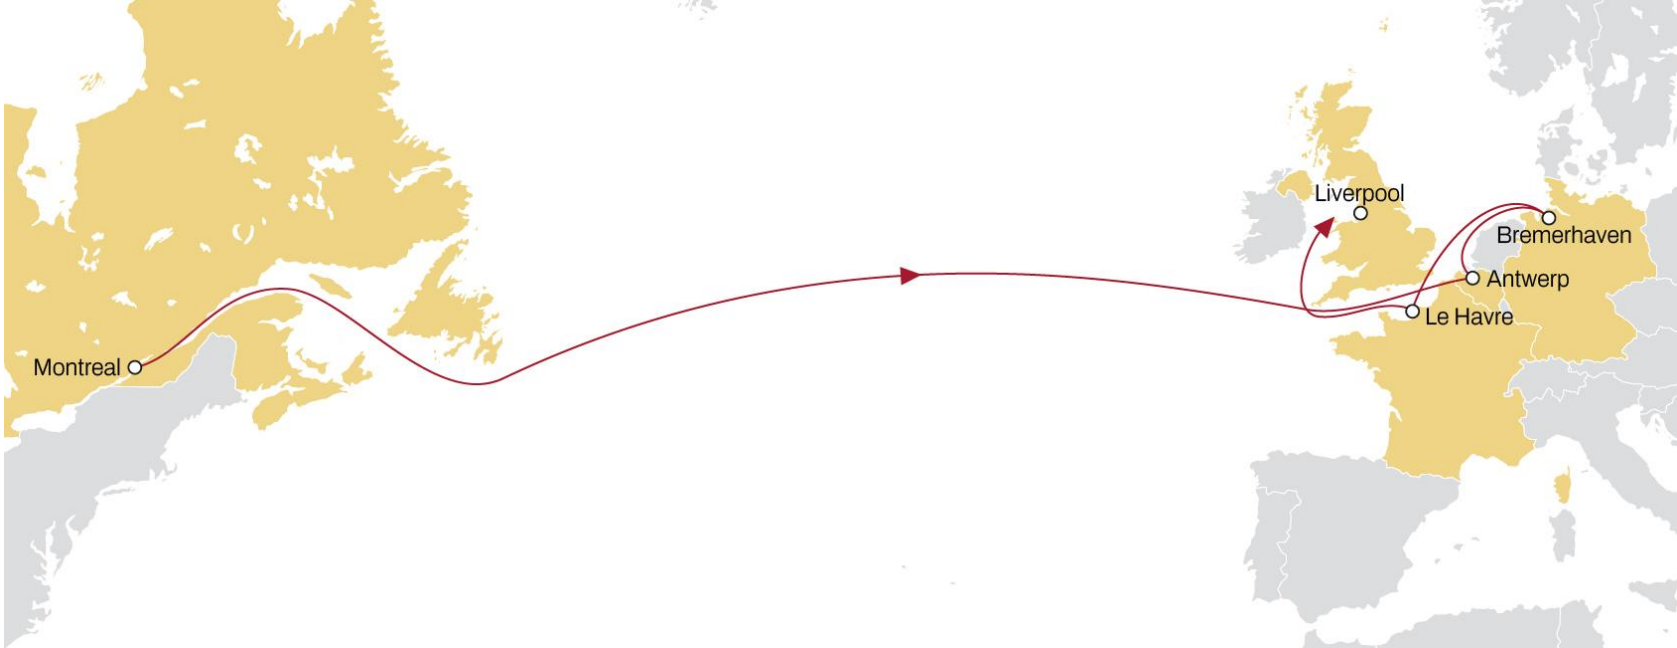

CANADA TO NORTH EUROPE

CANADA EXPRESS

EASTBOUND

- Coverage from both Montreal and Halifax
- Connection to extensive UK, Ireland, Baltic and Scandinavian network

	LONDON GATEWAY	ANTWERP	LE HAVRE
MONTREAL	12	13	16
HALIFAX	8	10	12

CANADA TO NORTH EUROPE

MONTREAL EXPRESS 1

EASTBOUND

- **Excellent transit times** to Belgium and Germany
- **Connection** to extensive UK, Ireland, Baltic and Scandinavian network

	ANTWERP	BREMERHAVEN	LE HAVRE	LIVERPOOL
MONTREAL	10	13	16	19

USA TO NORTH EUROPE **NEUSEC 1**

EASTBOUND

- **Excellent eastbound transit times** from US South Atlantic region.
- **Connection to extensive UK, Ireland, Baltic and Scandinavian network**

	LONDON	ANTWERP	ROTTERDAM	BREMERHAVEN
NEW YORK	23	24	26	29
CHARLESTON	20	21	23	25
SAVANNAH	17	19	21	23
NORFOLK	15	16	18	21

USA TO NORTH EUROPE **NEUSEC 2**

EASTBOUND

- **Market leading** transit times from New York
- **Connection** to extensive UK, Ireland, Baltic and Scandinavian network

	BREMERHAVEN	ANTWERP	LE HAVRE
CHARLESTON	26	28	30
NORFOLK	22	24	26
BALTIMORE	20	22	24
NEW YORK	13	15	17