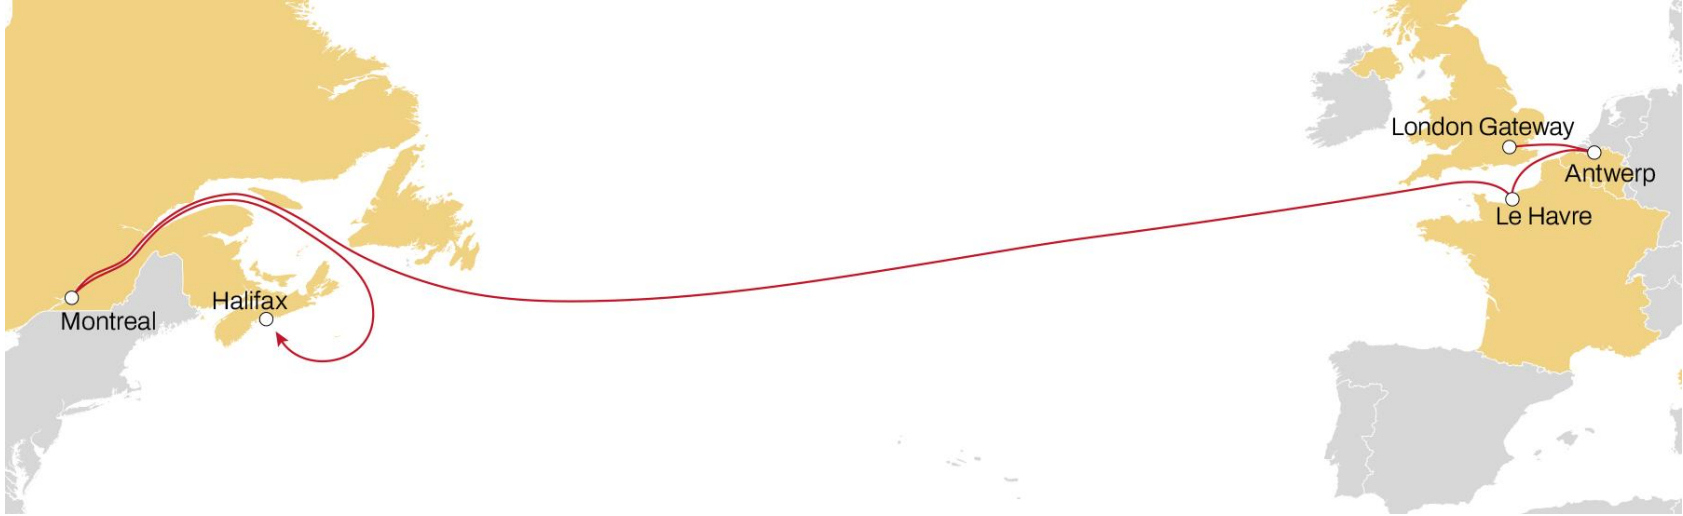

WEST MEDITERRANEAN TO CANADA **MED CANADIAN SERVICE**

WESTBOUND

- **Weekly sailings**
- **Market leading service from Italy, Spain and Portugal to Canada**

	MONTREAL
GIOIA TAURO	24
NAPLES	22
LEGHORN	19
GENOA	18
VALENCIA	15
SINES	13

NORTH EUROPE TO CANADA

CANADA EXPRESS

WESTBOUND

- Weekly sailings
- Exclusive connection from London Gateway to Montreal

	MONTREAL	HALIFAX
LONDON GATEWAY	10	16
ANTWERP	9	15
LE HAVRE	8	14

NORTH EUROPE TO CANADA

MONTREAL EXPRESS 1

WESTBOUND

- **Weekly sailings**
- **Extensive coverage** from North Europe to Montreal
- **Faster connection** from Liverpool and Le Havre to Montreal

	MONTREAL
ANTWERP	19
BREMERHAVEN	16
LE HAVRE	14
LIVERPOOL	10

NORTH EUROPE TO USA **NEUSEC 1**

WESTBOUND

- **Weekly sailings**
- **Extensive North Europe coverage**
- **Most competitive transit time** from Germany to New York, Charleston and Savannah

	NEW YORK	CHARLESTON	SAVANNAH	NORFOLK
LONDON GATEWAY	16	21	23	26
ANTWERP	15	20	22	24
ROTTERDAM	13	18	20	23
BREMERHAVEN	10	15	17	20