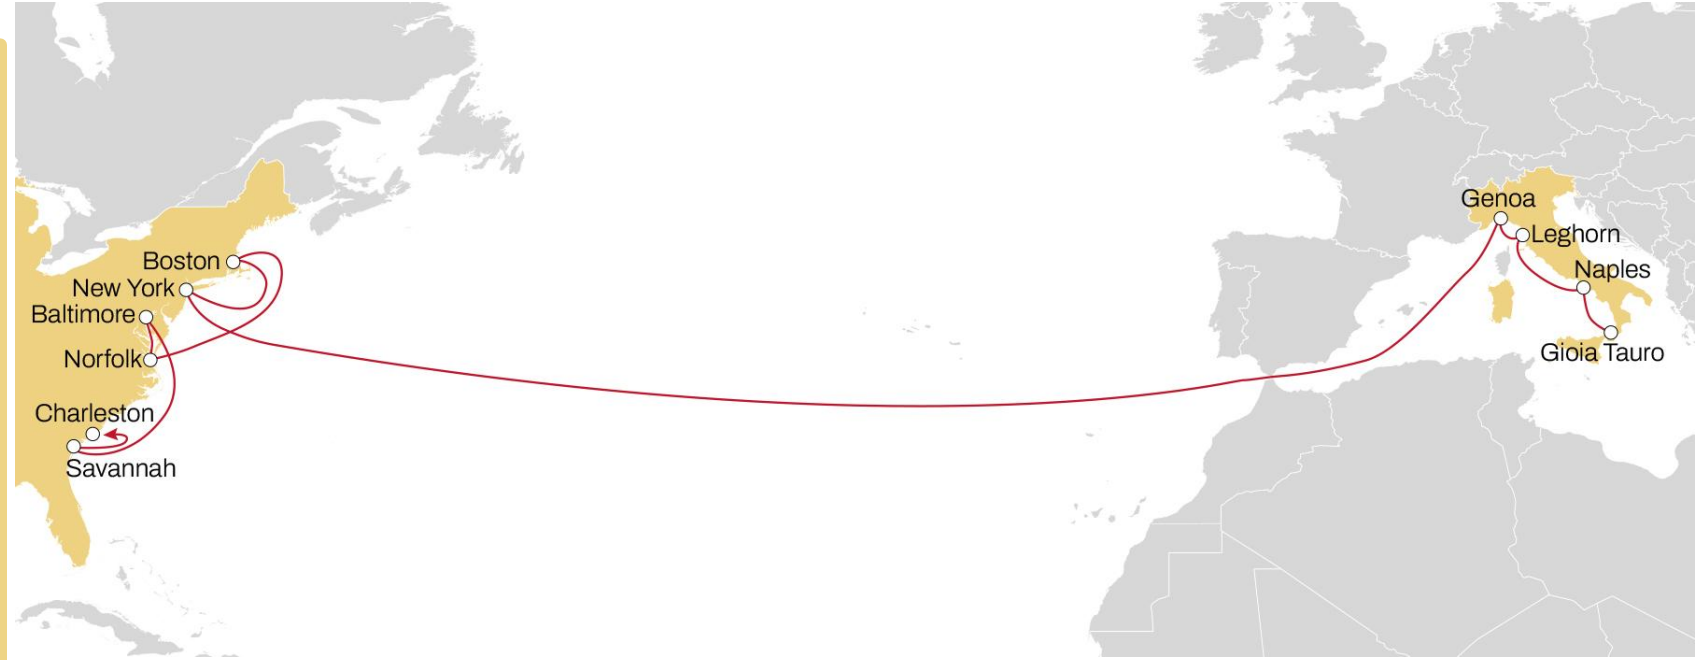

WESTBOUND

WEST MEDITERRANEAN TO USA MEDUSEC SERVICE

WESTBOUND

- Weekly sailings
- 7 vessels
- Faster transit times from Italy to USA East Coast
- Extensive coverage with the exclusive call at **Baltimore** from the Mediterranean area

	NEW YORK	BOSTON	NORFOLK	BALTIMORE	SAVANNAH	CHARLESTON
GIOIA TAURO	17	20	23	25	28	31
NAPLES	14	17	20	22	25	28
LEGHORN	11	14	17	19	22	25
GENOA	9	12	15	17	20	23

WEST MEDITERRANEAN TO USA SOUTH & GULF MEDGULF SERVICE

	VERACRUZ	ALTAMIRA	HOUSTON	NEW ORLEANS	MOBILE	FREEPORT
ANTWERP	19	20	23	25	27	30
ROTTERDAM	16	17	20	22	24	27
BREMERHAVEN	14	15	18	20	22	25

EASTBOUND

USA (NORTH ATLANTIC) TO WEST MEDITERRANEAN **MEDUSEC SERVICE**