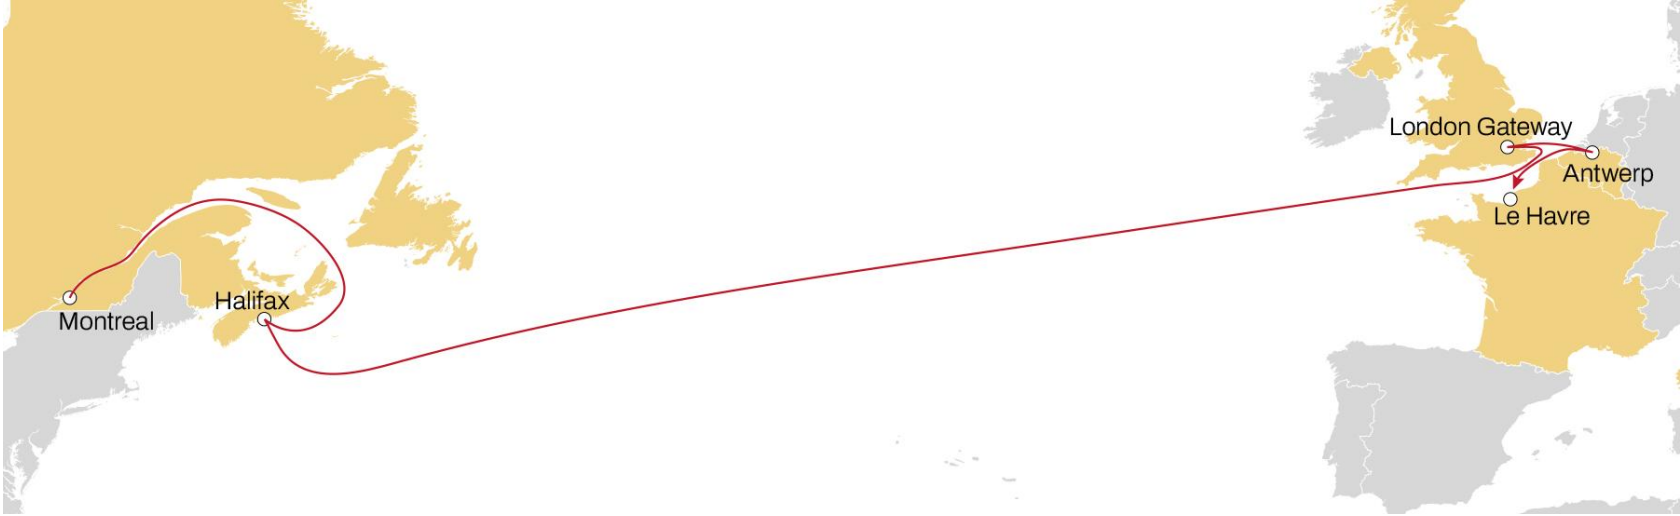

CANADA TO NORTH EUROPE

CANADA EXPRESS

EASTBOUND

- Coverage from both Montreal and Halifax
- Connection to extensive UK, Ireland, Baltic and Scandinavian network

	LONDON GATEWAY	ANTWERP	LE HAVRE
MONTREAL	12	13	16
HALIFAX	8	10	12

CANADA TO NORTH EUROPE

MONTREAL EXPRESS 1

EASTBOUND

- **Excellent transit times** to Belgium and Germany
- **Connection** to extensive UK, Ireland, Baltic and Scandinavian network

	ANTWERP	BREMERHAVEN	LE HAVRE	LIVERPOOL
MONTREAL	10	13	16	19

USA TO NORTH EUROPE **NEUSEC 1**

EASTBOUND

- **Excellent eastbound transit times** from US South Atlantic region.
- **Connection to extensive UK, Ireland, Baltic and Scandinavian network**

	LONDON	ANTWERP	ROTTERDAM	BREMERHAVEN
NEW YORK	23	24	26	29
CHARLESTON	20	21	23	25
SAVANNAH	17	19	21	23
NORFOLK	15	16	18	21

USA TO NORTH EUROPE **NEUSEC 2**

EASTBOUND

- **Market leading** transit times from New York
- **Connection** to extensive UK, Ireland, Baltic and Scandinavian network

	BREMERHAVEN	ANTWERP	LE HAVRE
CHARLESTON	26	28	30
NORFOLK	22	24	26
BALTIMORE	20	22	24
NEW YORK	13	15	17