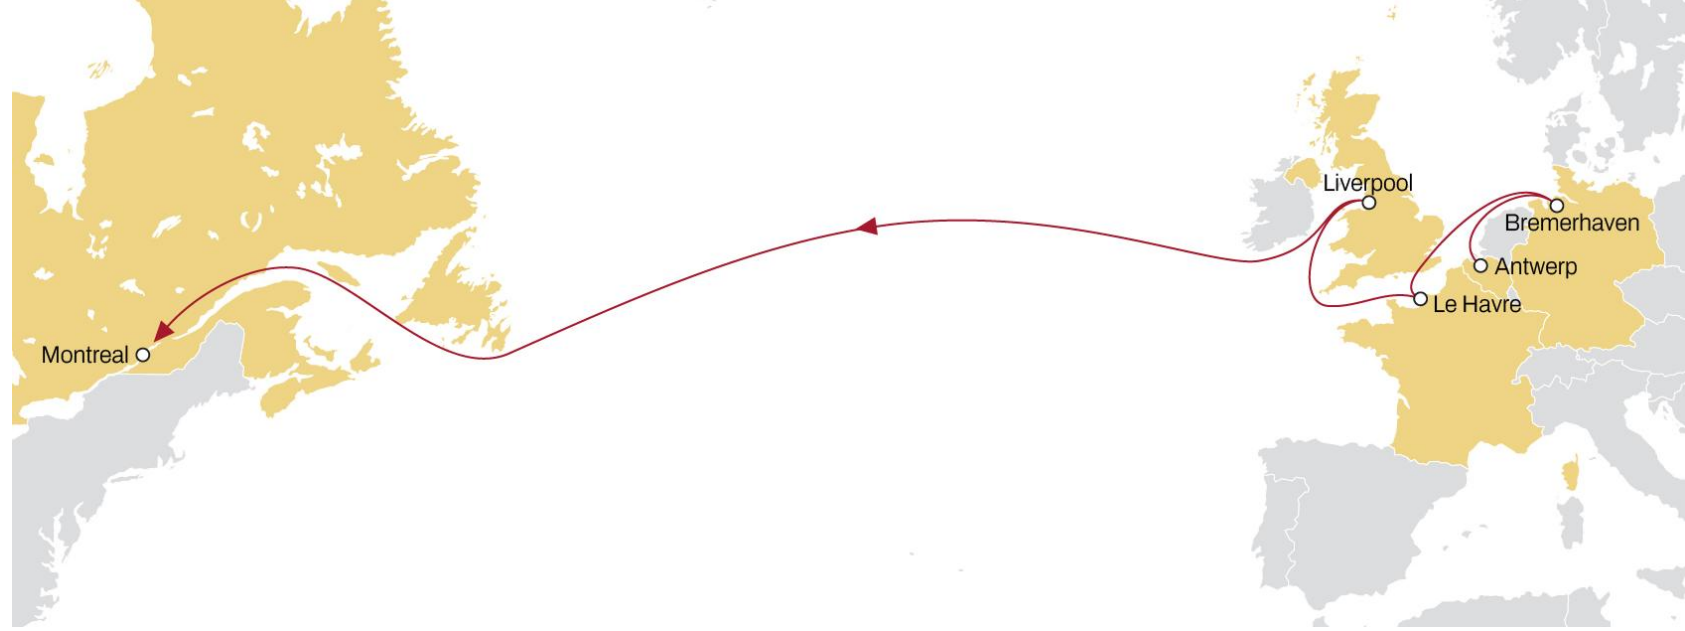

NORTH EUROPE TO CANADA

CANADA EXPRESS

WESTBOUND

- Weekly sailings
- Exclusive connection from London Gateway to Montreal

	MONTREAL	HALIFAX
LONDON GATEWAY	10	16
ANTWERP	9	15
LE HAVRE	8	14

NORTH EUROPE TO CANADA

MONTREAL EXPRESS 1

WESTBOUND

- **Weekly sailings**
- **Extensive coverage** from North Europe to Montreal
- **Faster connection** from Liverpool and Le Havre to Montreal

	MONTREAL
ANTWERP	19
BREMERHAVEN	16
LE HAVRE	14
LIVERPOOL	10

NORTH EUROPE TO USA AND ECUADOR

ECUADOR - NWC - USA

WESTBOUND

- **Weekly sailings**
- **Exclusive Philadelphia & Boston service from North Europe**
- **Felixstowe direct connection to Boston, New York, Philadelphia, Norfolk and Jacksonville**

NORTH EUROPE TO USA **NEUSEC 1**

WESTBOUND

- **Weekly sailings**
- **Extensive North Europe coverage**
- **Most competitive transit time** from Germany to New York, Charleston and Savannah

	NEW YORK	CHARLESTON	SAVANNAH	NORFOLK
LONDON GATEWAY	16	21	23	26
ANTWERP	15	20	22	24
ROTTERDAM	13	18	20	23
BREMERHAVEN	10	15	17	20