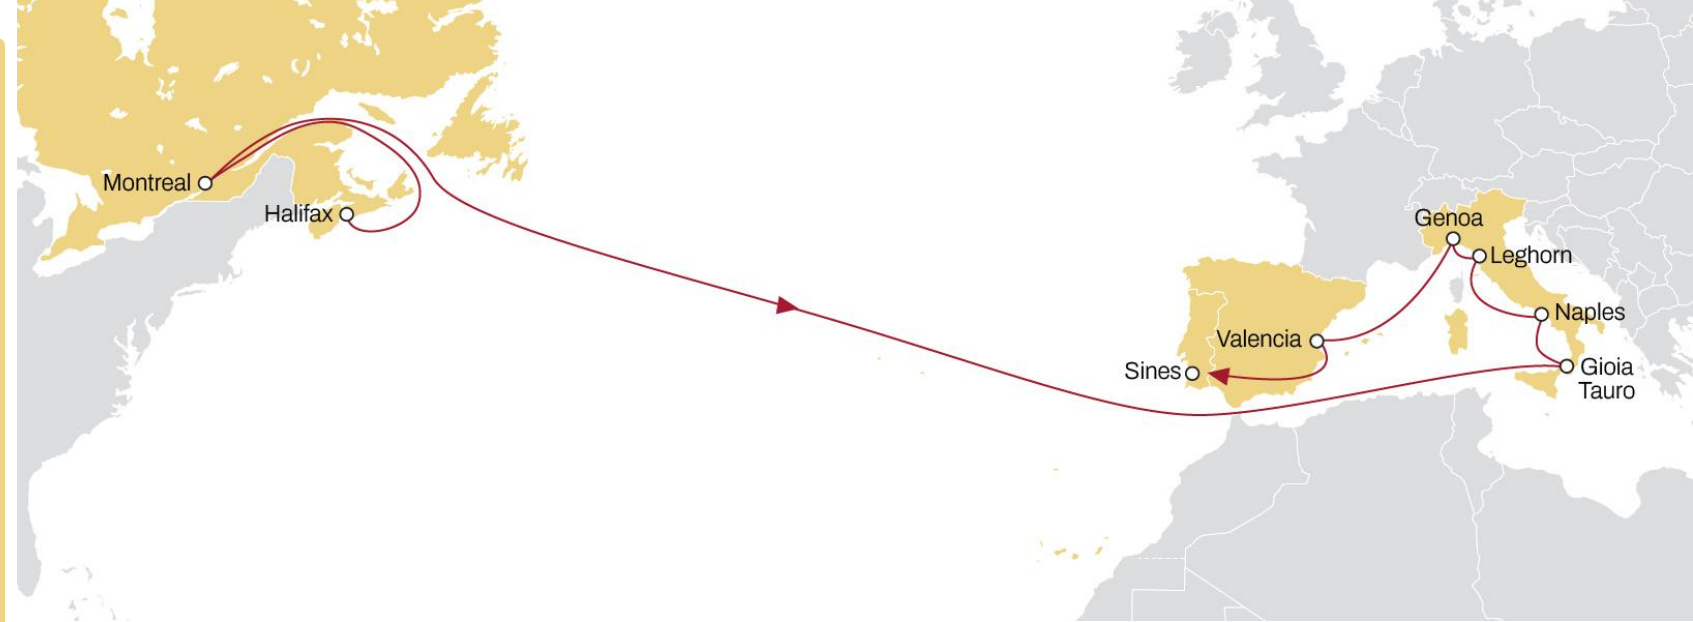

CANADA TO WEST MEDITERRANEAN **MED CANADIAN SERVICE**

EASTBOUND

- **Direct standalone service**
  ex Montreal to Mediterranean region
- **Extended coverage** of all major
  Mediterranean ports

	GIOIA TAURO	NAPLES	LEGHORN	GENOA	VALENCIA	SINES
HALIFAX	18	20	23	24	26	30
MONTREAL	12	13	16	17	20	24