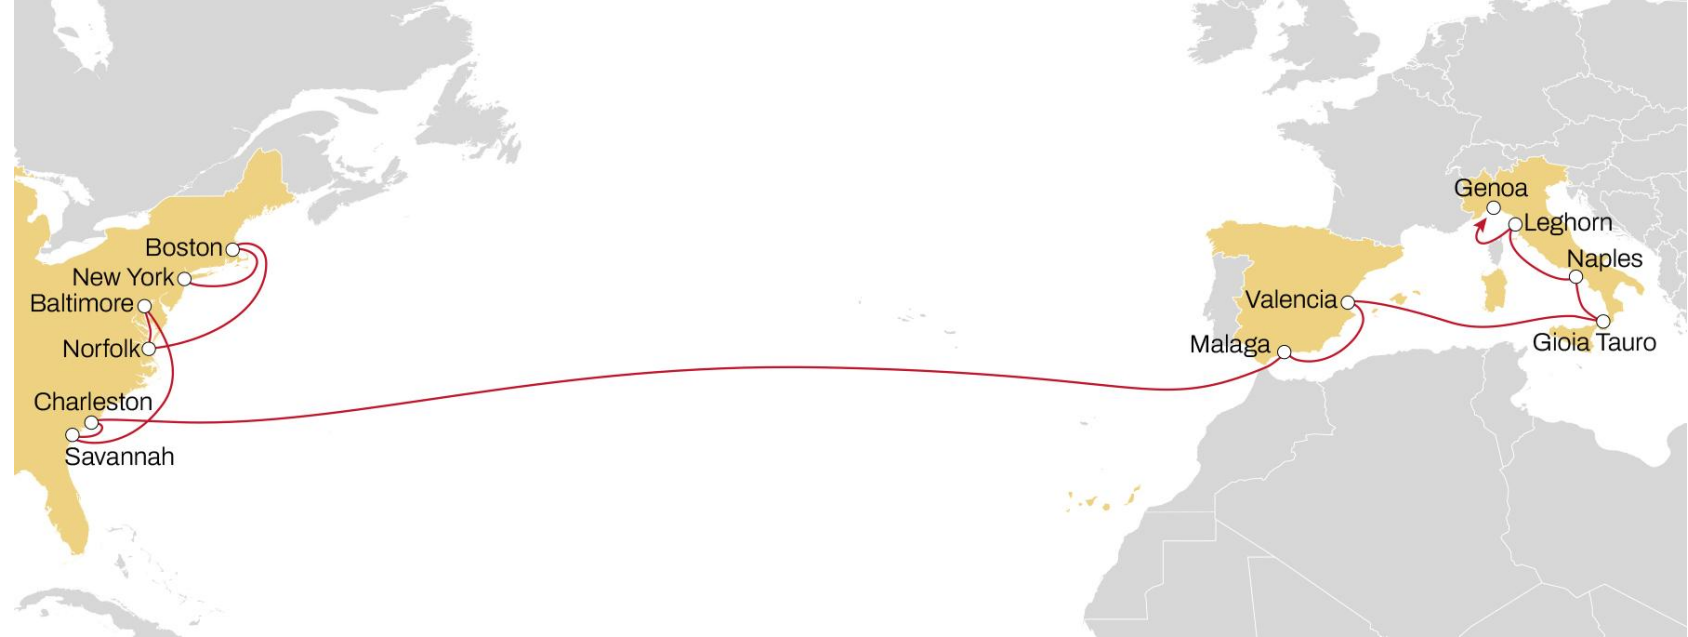

NORTH EUROPE TO USA **NEUSEC 2**

WESTBOUND

- **Weekly sailings**
- **Best connection and transit time** from Le Havre, Antwerp and Bremerhaven to East Coast

	CHARLESTON	NORFOLK	BALTIMORE	NEW YORK
BREMERHAVEN	13	17	19	25
ANTWERP	11	15	17	23
LE HAVRE	9	13	15	21

	VERACRUZ	ALTAMIRA	HOUSTON	NEW ORLEANS	MOBILE	FREEPORT
ANTWERP	19	20	23	25	27	30
ROTTERDAM	16	17	20	22	24	27
BREMERHAVEN	14	15	18	20	22	25

EASTBOUND

USA (NORTH ATLANTIC) TO WEST MEDITERRANEAN **MEDUSEC SERVICE**

EASTBOUND

- **Extended direct coverage** to all major ports in the Mediterranean region
- **Exclusive connection** to South Italy ports
- **Comprehensive coverage** of North Africa and Adriatic ports

	MALAGA	VALENCIA	GIOIA TAURO	NAPLES	LEGHORN	GENOA
NEW YORK	23	24	28	30	33	35
BOSTON	20	22	25	28	31	33
NORFOLK	17	19	22	25	28	30
BALTIMORE	15	17	20	23	26	28
SAVANNAH	11	13	16	19	22	24
CHARLESTON	10	11	15	17	20	22

USA (SOUTH & GULF) TO WEST MEDITERRANEAN **MEDGULF SERVICE**

EASTBOUND

- **The most direct** port pairs connection
- **Direct weekly** connection with Southern Italy ports
- **Weekly sailings** from New Orleans
- **Worldwide coverage** from Freeport hub