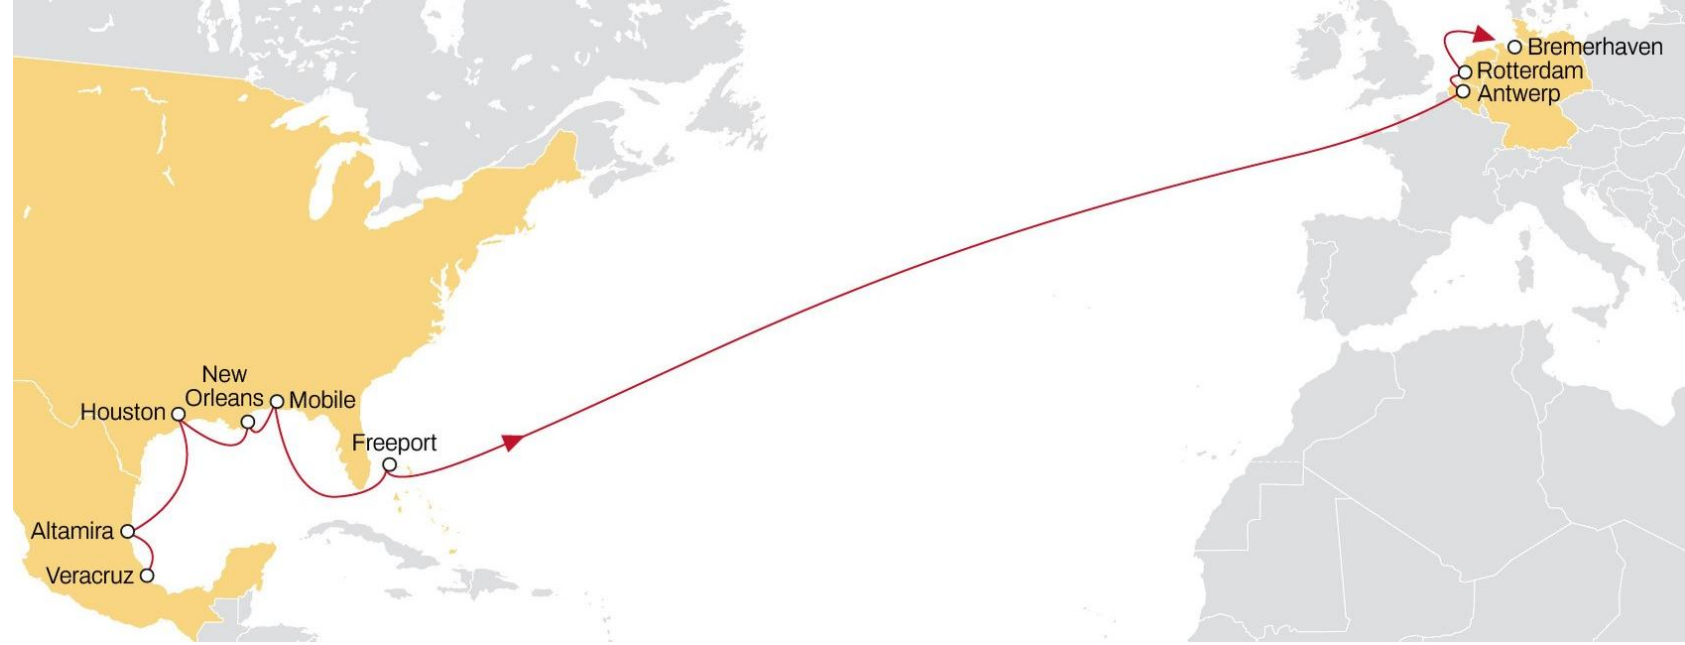

CANADA TO NORTH EUROPE

MONTREAL EXPRESS 1

EASTBOUND

- **Excellent transit times** to Belgium and Germany
- **Connection** to extensive UK, Ireland, Baltic and Scandinavian network

	ANTWERP	BREMERHAVEN	LE HAVRE	LIVERPOOL
MONTREAL	10	13	16	19

USA TO NORTH EUROPE **NEUSEC 1**

EASTBOUND

- **Excellent eastbound transit times** from US South Atlantic region.
- **Connection to extensive UK, Ireland, Baltic and Scandinavian network**

	LONDON	ANTWERP	ROTTERDAM	BREMERHAVEN
NEW YORK	23	24	26	29
CHARLESTON	20	21	23	25
SAVANNAH	17	19	21	23
NORFOLK	15	16	18	21

USA TO NORTH EUROPE **NEUSEC 2**

EASTBOUND

- **Market leading** transit times from New York
- **Connection** to extensive UK, Ireland, Baltic and Scandinavian network

	BREMERHAVEN	ANTWERP	LE HAVRE
CHARLESTON	26	28	30
NORFOLK	22	24	26
BALTIMORE	20	22	24
NEW YORK	13	15	17

	ANTWERP	ROTTERDAM	BREMERHAVEN
VERACRUZ	21	24	26
ALTAMIRA	20	23	24
HOUSTON	18	21	22
NEW ORLEANS	15	18	20
MOBILE	14	16	18
FREEPORT	11	13	15